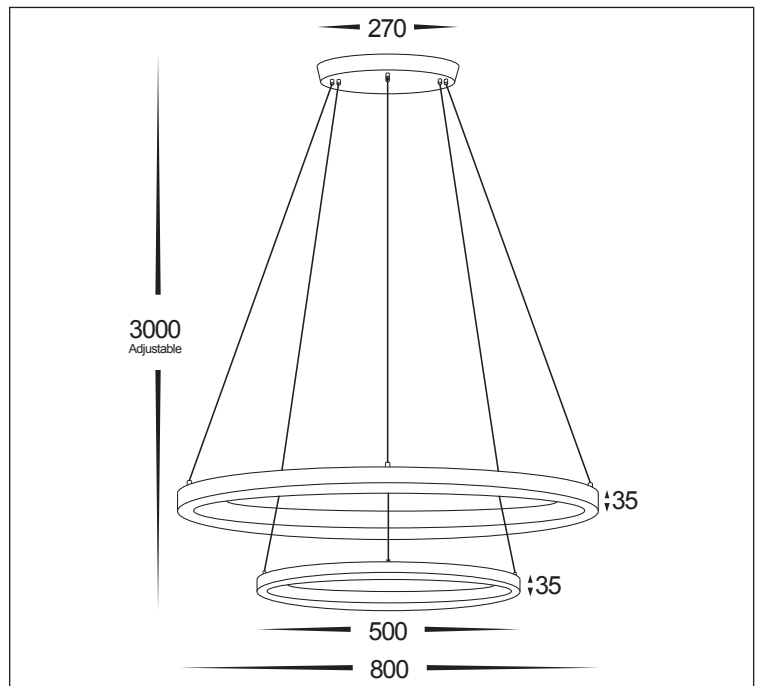

## 65W CIRCA PENDANT

MATERIAL	ALUMINIUM
COLOUR / FINISH	MATT BLACK   MATT WHITE
COLOUR TEMP	3000K   4000K   5500K (TRI-COLOUR)
LUMEN OUTPUT	2977LM   3100LM   3200LM
INPUT VOLTAGE	240V AC
BUILT IN LED	65W LED
DIMMING	TRIAC, 0-1/10V, DALI
CRI	RA >80
BEAM ANGLE	120°
IP RATING	IP20
WARRANTY	5 YEARS REPLACEMENT

## ALUMINIUM WHITE

HCP-653130 (TRIAC Dimmable)	65W LED	3000K	2977LM
HCP-653133 (0-1/10V Dimmable)		4000K	3100LM
HCP-653134 (Dali-Dimmable)		5500K	3200LM