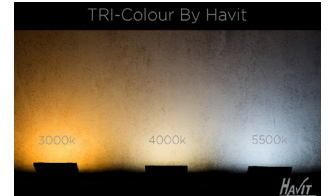

65W PROLINE CIRCA PENDANT