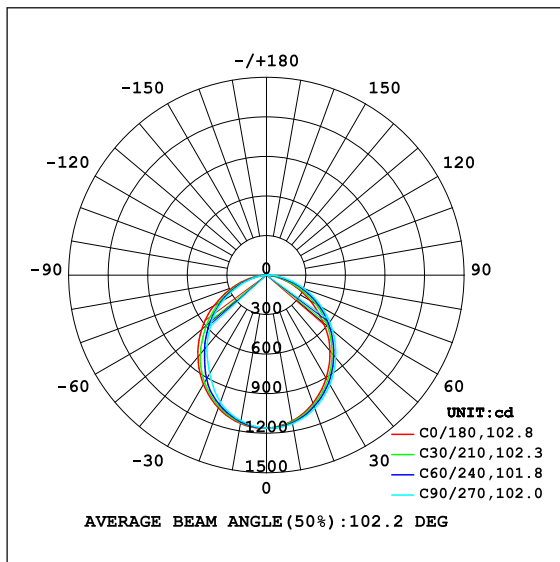

PRODUCT DATA

PROLINE CIRCA PENDANTS	
MATERIAL	ALUMINIUM
COLOUR/FINISH	MATT BLACK OR WHITE
COLOUR TEMP.	3000K 4000K 5500K (TRI-COLOUR)
LUMEN OUTPUT	2977LM 3100LM 3200LM
INPUT VOLTAGE	240V AC
BUILT-IN LED	65W
DIMMING	TRIAC DIMMABLE
CRI	RA >80
BEAM ANGLE	120°
IP RATING	IP20

PRODUCT ORDERING

ALUMINIUM BLACK				
	HCP-652130	65W LED	3000K	2977LM
			4000K	3100LM
			5500K	3200LM
ALUMINIUM WHITE				
	HCP-653130	65W LED	3000K	2977LM
			4000K	3100LM
			5500K	3200LM

PHOTOMETRICS

OTHER DATA