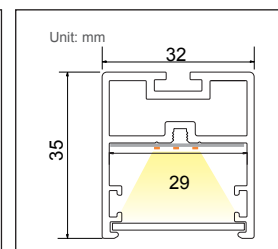

PRODUCT ORDERING

ALUMINIUM BLACK				
	HCP-652130	65W LED	3000K	2977LM
			4000K	3100LM
			5500K	3200LM
ALUMINIUM WHITE				
	HCP-653130	65W LED	3000K	2977LM
			4000K	3100LM
			5500K	3200LM

PHOTOMETRICS

OTHER DATA