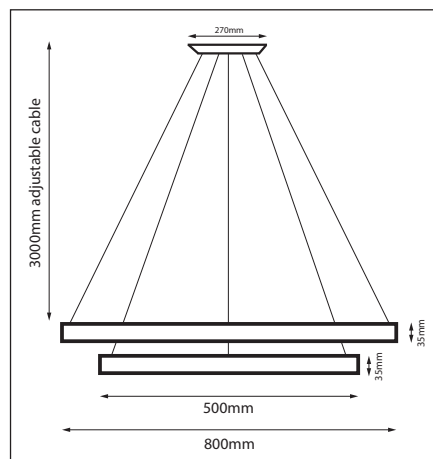

PRODUCT DATA

PROLINE CIRCA PENDANTS	
MATERIAL	ALUMINIUM
COLOUR/FINISH	MATT BLACK OR WHITE
COLOUR TEMP.	3000K 4000K 5500K (TRI-COLOUR)
LUMEN OUTPUT	2977LM 3100LM 3200LM
INPUT VOLTAGE	240V AC
BUILT-IN LED	65W
DIMMING	TRIAC DIMMABLE
CRI	RA >80
BEAM ANGLE	120°
IP RATING	IP20

PRODUCT ORDERING

ALUMINIUM BLACK				
	HCP-652130	65W LED	3000K	2977LM
			4000K	3100LM
			5500K	3200LM
ALUMINIUM WHITE				
	HCP-653130	65W LED	3000K	2977LM
			4000K	3100LM
			5500K	3200LM

PHOTOMETRICS

OTHER DATA