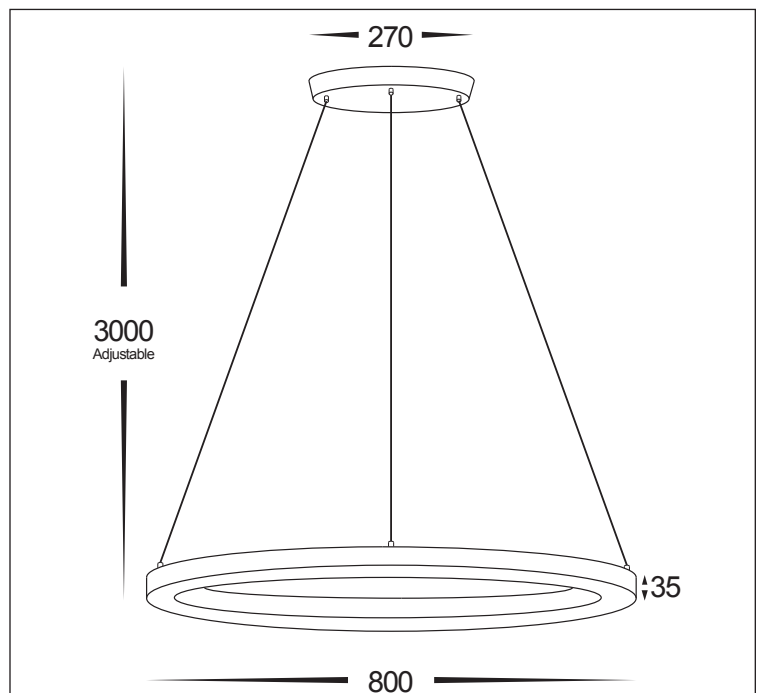

40W PROLINE CIRCA PENDANT

40W CIRCA PENDANT

MATERIAL	ALUMINIUM
COLOUR / FINISH	MATT BLACK MATT WHITE
COLOUR TEMP	3000K 4000K 5500K (TRI-COLOUR)
LUMEN OUTPUT	1780LM 1900LM 2000LM
INPUT VOLTAGE	240V AC
BUILT IN LED	40W LED
DIMMING	TRIAC, 0-1/10V, DALI
CRI	RA >80
BEAM ANGLE	120°
IP RATING	IP20
WARRANTY	5 YEARS REPLACEMENT

ALUMINIUM BLACK

HCP-642130 (TRIAC Dimmable)	40W LED	3000K	1780LM
HCP-642133 (0-1/10V Dimmable)		4000K	1900LM
HCP-642134 (Dali-Dimmable)		5500K	2000LM

ALUMINIUM WHITE

HCP-643130 (TRIAC Dimmable)	40W LED	3000K	1780LM
HCP-643133 (0-1/10V Dimmable)		4000K	1900LM
HCP-643134 (Dali-Dimmable)		5500K	2000LM