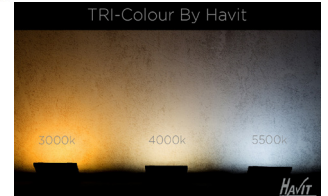

40W PROLINE CIRCA PENDANT

40W CIRCA PENDANT

MATERIAL	ALUMINIUM
COLOUR / FINISH	MATT BLACK MATT WHITE
COLOUR TEMP	3000K 4000K 5500K (TRI-COLOUR)
LUMEN OUTPUT	1780LM 1900LM 2000LM
INPUT VOLTAGE	240V AC
BUILT IN LED	40W LED
DIMMING	TRIAC, 0-1/10V, DALI
CRI	RA >80
BEAM ANGLE	120°
IP RATING	IP20
WARRANTY	5 YEARS REPLACEMENT

ALUMINIUM BLACK

HCP-642130 (TRIAC Dimmable)	40W LED	3000K	1780LM
HCP-642133 (0-1/10V Dimmable)		4000K	1900LM
HCP-642134 (Dali-Dimmable)		5500K	2000LM

ALUMINIUM WHITE

HCP-643130 (TRIAC Dimmable)	40W LED	3000K	1780LM
HCP-643133 (0-1/10V Dimmable)		4000K	1900LM
HCP-643134 (Dali-Dimmable)		5500K	2000LM