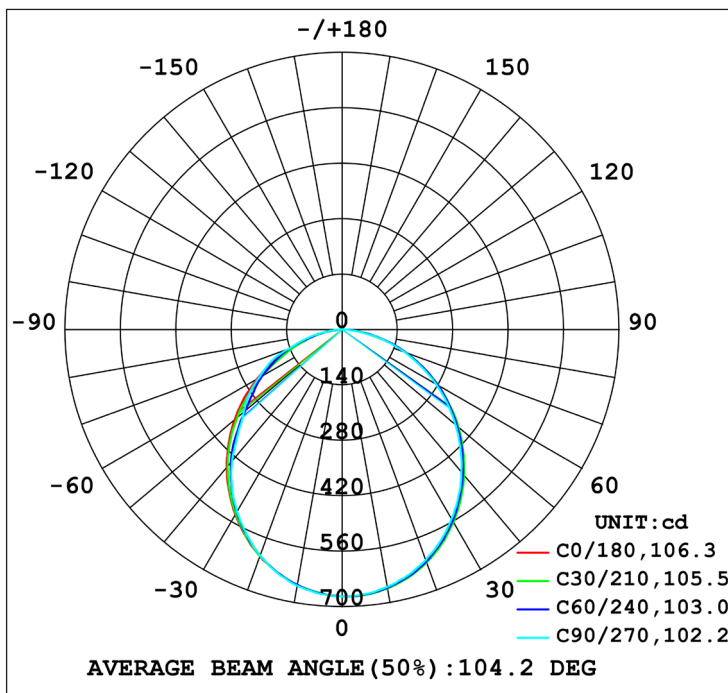

40W PROLINE CIRCA PENDANT

40W CIRCA PENDANT

MATERIAL	ALUMINIUM
COLOUR / FINISH	MATT BLACK MATT WHITE
COLOUR TEMP	3000K 4000K 5500K (TRI-COLOUR)
LUMEN OUTPUT	1780LM 1900LM 2000LM
INPUT VOLTAGE	240V AC
BUILT IN LED	40W LED
DIMMING	TRIAC, 0-1/10V, DALI
CRI	RA >80
BEAM ANGLE	120°
IP RATING	IP20
WARRANTY	5 YEARS REPLACEMENT

ALUMINIUM BLACK

HCP-642130 (TRIAC Dimmable)	40W LED	3000K	1780LM
HCP-642133 (0-1/10V Dimmable)		4000K	1900LM
HCP-642134 (Dali-Dimmable)		5500K	2000LM

ALUMINIUM WHITE

HCP-643130 (TRIAC Dimmable)	40W LED	3000K	1780LM
HCP-643133 (0-1/10V Dimmable)		4000K	1900LM
HCP-643134 (Dali-Dimmable)		5500K	2000LM

PHOTOMETRICS