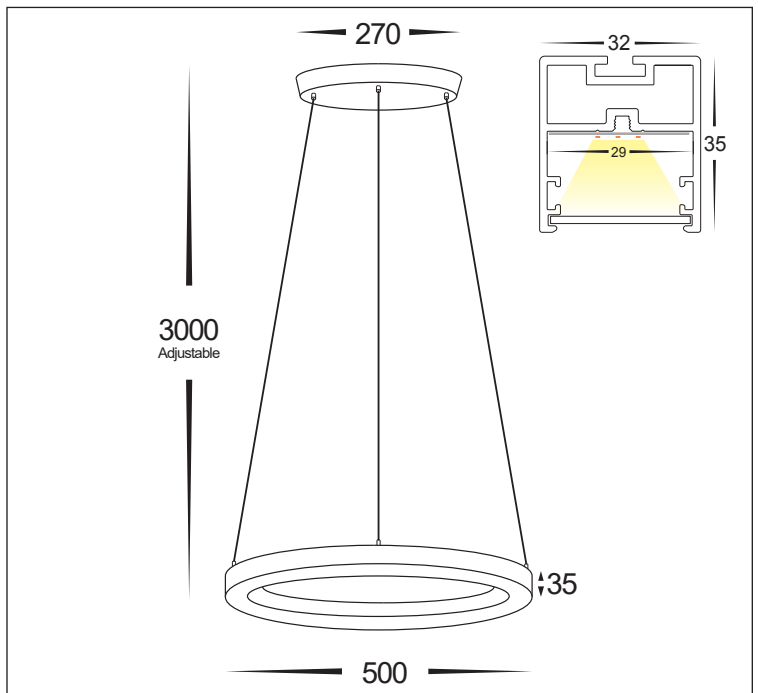

500MM 25W PROLINE CIRCA PENDANT

500MM CIRCA PENDANT

MATERIAL	ALUMINIUM
COLOUR / FINISH	MATT BLACK MATT WHITE
COLOUR TEMP	3000K 4000K 5500K (TRI-COLOUR)
LUMEN OUTPUT	1250LM 1300LM 1350LM
INPUT VOLTAGE	240V AC
BUILT IN LED	25W LED
DIMMING	TRIAC 0-1/10V DALI
CRI	RA >80
BEAM ANGLE	120°
IP RATING	IP20
WARRANTY	5 YEARS REPLACEMENT

ALUMINIUM BLACK

HCP-642120 (Triac Dimmable)	25W LED	3000K 4000K 5500K	1250LM 1300LM 1350LM
HCP-642123 (0-1/10v Dimmable)			
HCP-642124 (Dali Dimmable)			

ALUMINIUM WHITE

HCP-643120 (Triac Dimmable)	25W LED	3000K 4000K 5500K	1250LM 1300LM 1350LM
HCP-643123 (0-1/10v Dimmable)			
HCP-643124 (Dali Dimmable)			