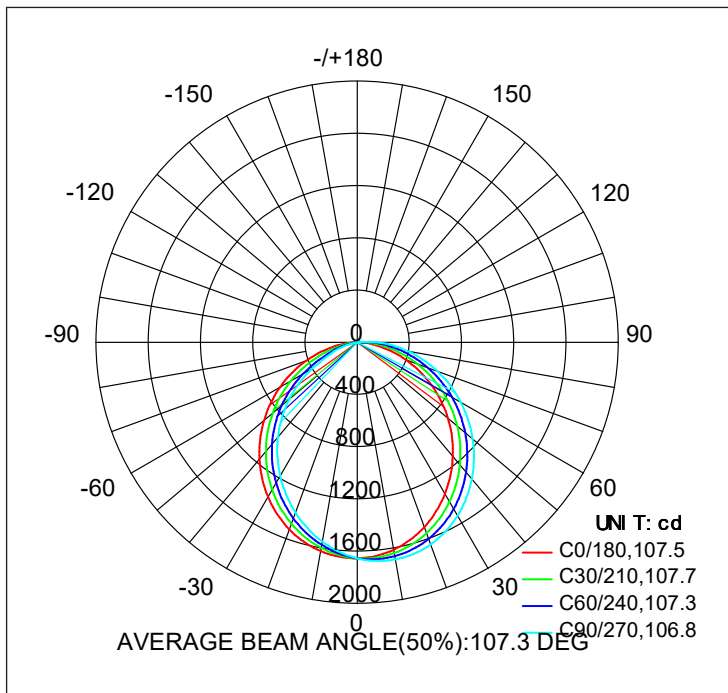

500MM 25W PROLINE CIRCA PENDANT

500MM CIRCA PENDANT

MATERIAL	ALUMINIUM
COLOUR / FINISH	MATT BLACK MATT WHITE
COLOUR TEMP	3000K 4000K 5500K (TRI-COLOUR)
LUMEN OUTPUT	1250LM 1300LM 1350LM
INPUT VOLTAGE	240V AC
BUILT IN LED	25W LED
DIMMING	TRIAC 0-1/10V DALI
CRI	RA >80
BEAM ANGLE	120°
IP RATING	IP20
WARRANTY	5 YEARS REPLACEMENT

PHOTOMETRICS