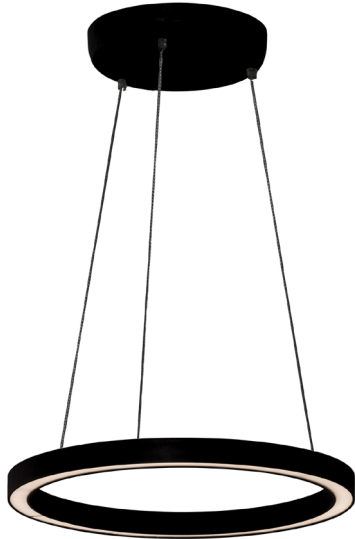

500MM 25W PROLINE CIRCA PENDANT

500MM CIRCA PENDANT

MATERIAL	ALUMINIUM
COLOUR / FINISH	MATT BLACK MATT WHITE
COLOUR TEMP	3000K 4000K 5500K (TRI-COLOUR)
LUMEN OUTPUT	1250LM 1300LM 1350LM
INPUT VOLTAGE	240V AC
BUILT IN LED	25W LED
DIMMING	TRIAC 0-1/10V DALI
CRI	RA >80
BEAM ANGLE	120°
IP RATING	IP20
WARRANTY	5 YEARS REPLACEMENT

ALUMINIUM BLACK

HCP-642120 (Triac Dimmable)	25W LED	3000K 4000K 5500K	1250LM 1300LM 1350LM
HCP-642123 (0-1/10v Dimmable)			
HCP-642124 (Dali Dimmable)			

ALUMINIUM WHITE

HCP-643120 (Triac Dimmable)	25W LED	3000K 4000K 5500K	1250LM 1300LM 1350LM
HCP-643123 (0-1/10v Dimmable)			
HCP-643124 (Dali Dimmable)			