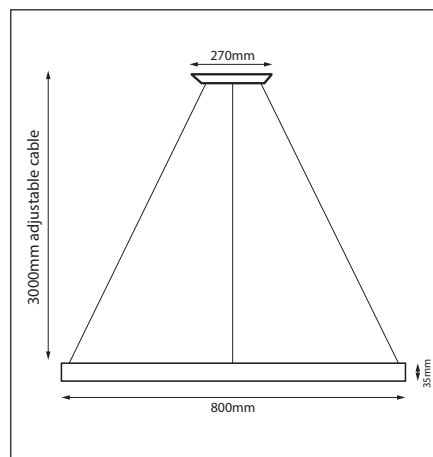

OTHER DATA

**Custom sizes available.
Contact Havit Commercial for more information.**