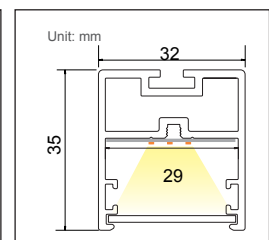

OTHER DATA

**Custom sizes available.
Contact Havit Commercial for more information.**