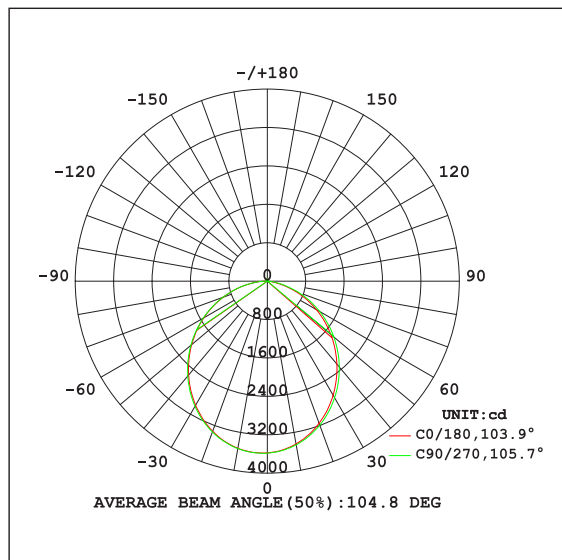

PHOTOMETRICS