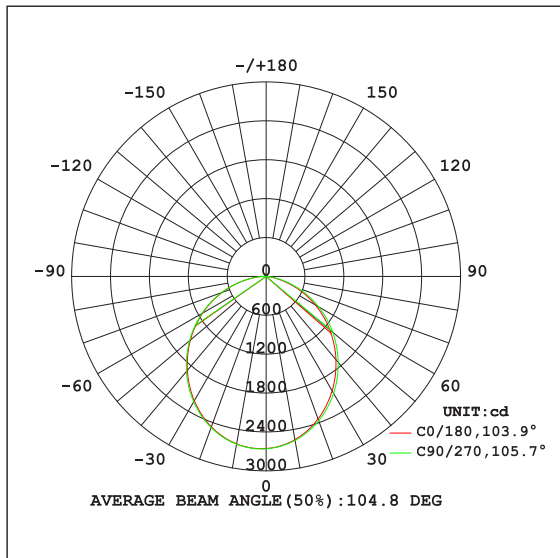

PHOTOMETRICS