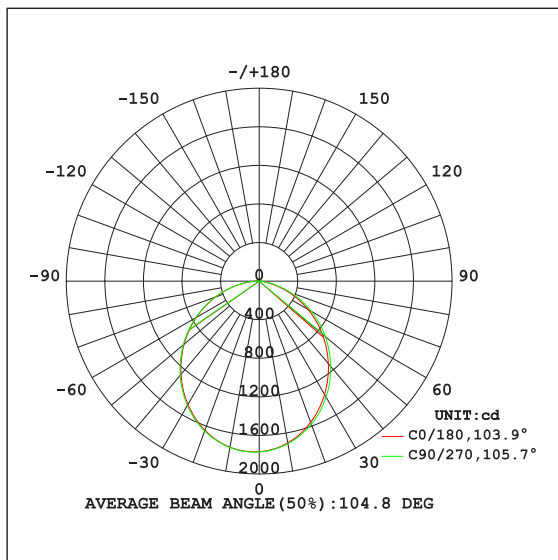

PHOTOMETRICS