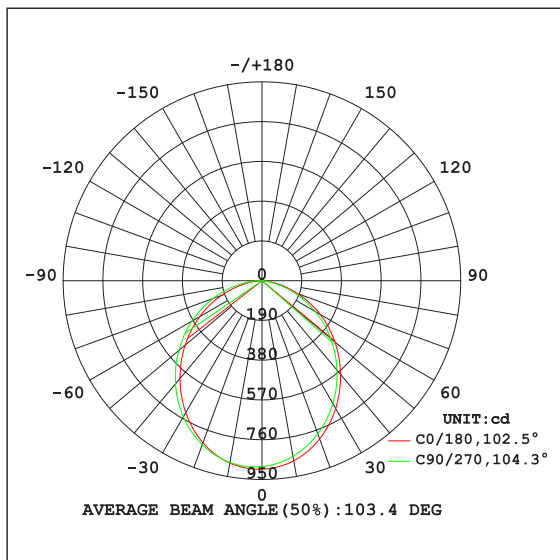

PHOTOMETRICS