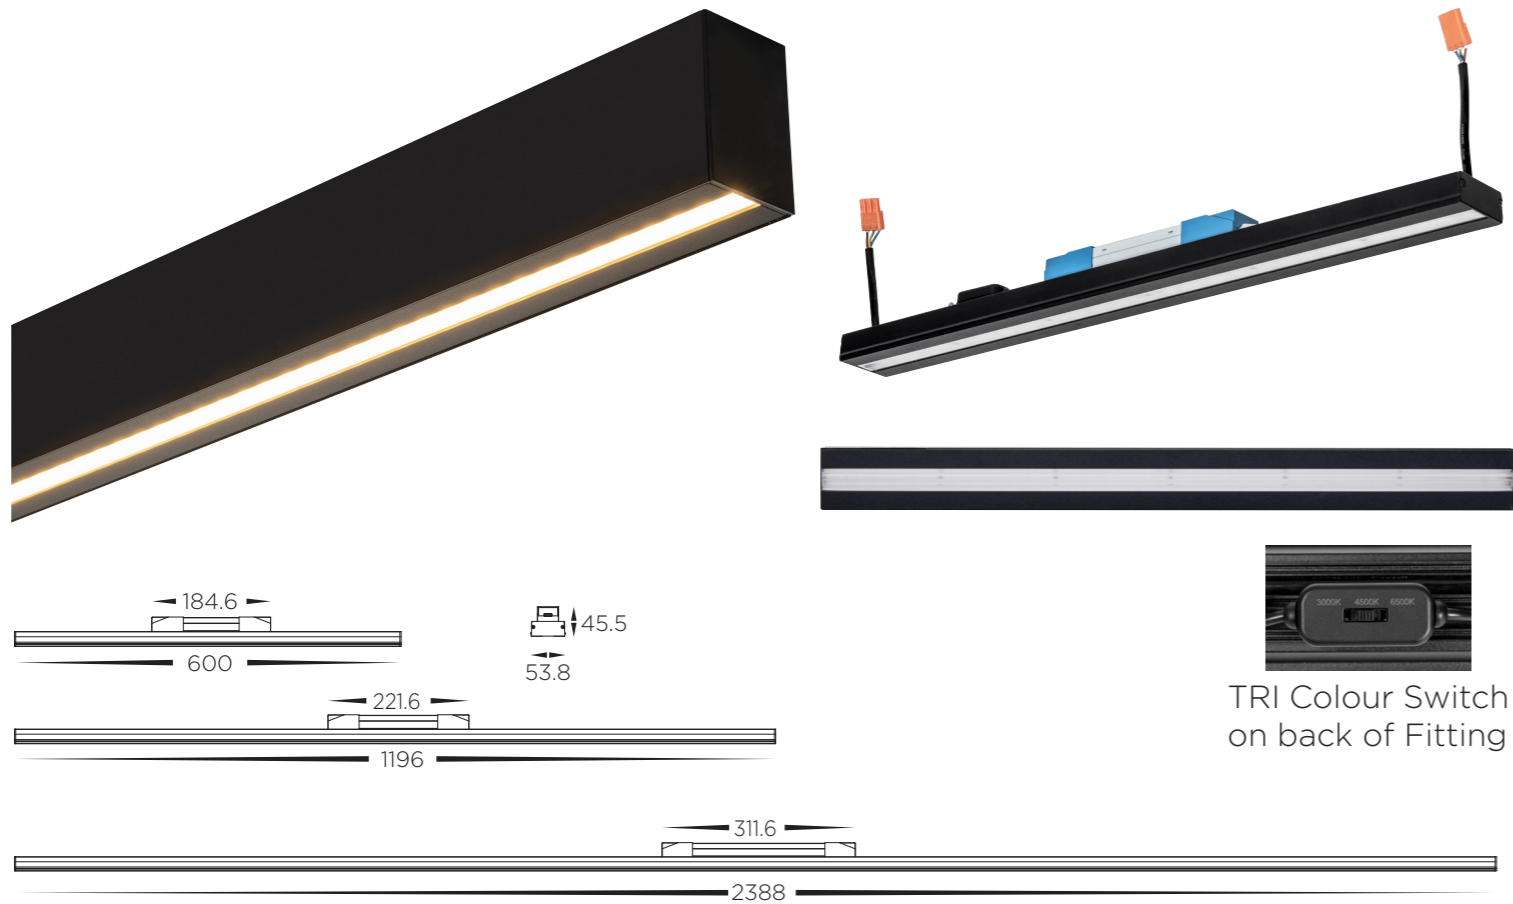

BLACK MODULAR PROLINE LINEAR PENDANTS OR SURFACE MOUNT

SYMMETRIC DIFFUSER

TRI Colour Switch on back of Fitting

SYMMETRIC DIFFUSER LINEAR MODULES	
MATERIAL	ALUMINIUM (AL6063-T5)
COLOUR / FINISH	MATT BLACK (RAL9005)
COLOUR TEMP	3000K 4300K 6500K
INPUT VOLTAGE	240V AC
DIMMING	TRIAC, 0-1/10V
AVAILABLE WATTAGES	14W 28W 56W
TOTAL AMPS	14W - 0.35A 28W - 0.7A 56W - 1.4A
CRI	RA >90
BEAM ANGLE	100°90° (POLARISING ANGLE: 20°)
UGR	<26
SDCM	<3
IP RATING	IP20
WARRANTY	5 YEARS REPLACEMENT

ACCESSORIES

ALUMINIUM CHANNEL		
	HCP-602100-2.5M	Black 56x85mm Aluminium Channel to suit Modular Fittings - 2500mm Length
	HCP-602100-PM	Black 56x85mm Aluminium Channel to suit Modular Fittings - Per Metre
ALUMINIUM CHANNEL COVER		
	HCP-602100-IA2.5M	Black 53.8x22.8mm Aluminium Cover to suit Modular Fittings - 2500mm Length
	HCP-602100-IAPM	Black 53.8x22.8mm Aluminium Cover to suit Modular Fittings - Per Metre
LONG RUN DIFFUSER		
	HCP-602100-SD	Standard Diffuser to suit Modular Aluminium Channel - Per Metre (Up to 20m)
MOUNTING CLIPS		
	HCP-602100-MC	Mounting Clip to suit Black 56x85mm Aluminium Channel
SUSPENSION KIT		
	HCP-602100-SUS	Black Suspension Kit to suit Modular Aluminium Channel - 2x 4m
CANOPIES		
	HCP-602100-CANOPY	Black Suspension Kit including canopy to suit Modular Aluminium Channel - 2x 4m
	HCP-602100-CPYSUS	Black Suspension Kit including canopy and Power Cable to suit Modular Aluminium Channel - 2x 4m
SURFACE MOUNT CLIPS		
	HCP-602100-SM	Surface Mount kit to suit Black 56x85mm Aluminium Channel
JOINER		
	HCP-602100-JOINER	Joiner to suit Black 56x85mm Aluminium Channel to suit Modular Fittings
SUSPENSION RODS		
	HCP-602100-1MROD	Black 0.5-1m Adjustable Rod to suit Modular Aluminium Channel
	HCP-602100-2MROD	Black 1-2m Adjustable Rod to suit Modular Aluminium Channel
	HCP-602100-MSENS	Microwave sensor