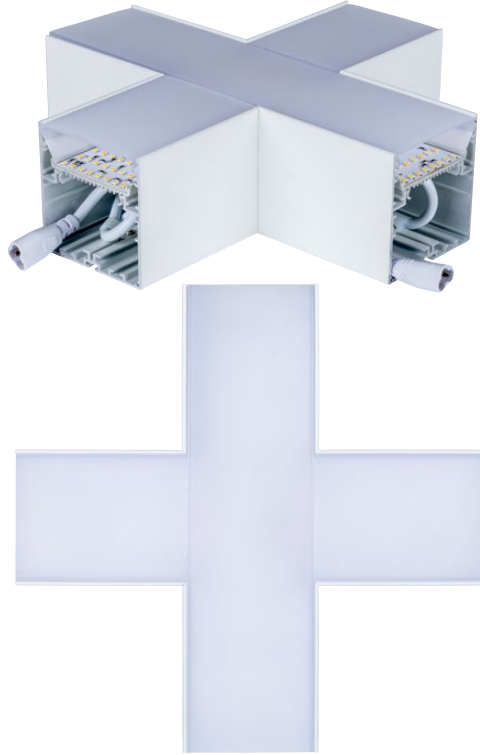

20W X-SHAPE PROLINE PENDANT CONNECTOR

PRODUCT DATA

X-SHAPE CONNECTOR	
MATERIAL	ALUMINIUM
COLOUR/FINISH	MATT BLACK OR WHITE
COLOUR TEMP.	3000K 5500K (4000K ON REQUEST)
LUMEN OUTPUT	1800LM 2000LM
INPUT VOLTAGE	240V AC
BUILT-IN LED	20W
DIMMING	NO
CRI	RA >80
BEAM ANGLE	120°
IP RATING	IP20

PRODUCT ORDERING

ALUMINIUM BLACK				
	HCP-602000-X	20W LED	3000K	1800LM
			5500K	2000LM
ALUMINIUM WHITE				
	HCP-603000-X	20W LED	3000K	1800LM
			5500K	2000LM

PHOTOMETRICS

OTHER DATA