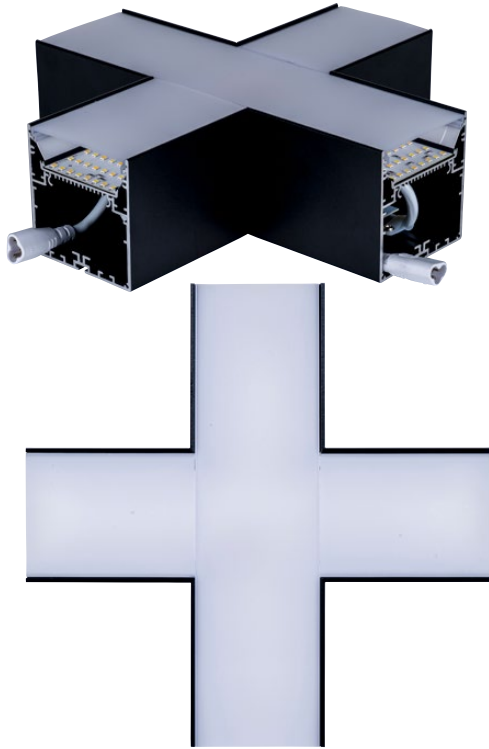

20W X-SHAPE PROLINE PENDANT CONNECTOR

PRODUCT DATA

X-SHAPE CONNECTOR	
MATERIAL	ALUMINIUM
COLOUR/FINISH	MATT BLACK OR WHITE
COLOUR TEMP.	3000K 5500K (4000K ON REQUEST)
LUMEN OUTPUT	1800LM 2000LM
INPUT VOLTAGE	240V AC
BUILT-IN LED	20W
DIMMING	NO
CRI	RA >80
BEAM ANGLE	120°
IP RATING	IP20

PRODUCT ORDERING

ALUMINIUM BLACK				
	HCP-602000-X	20W LED	3000K	1800LM
			5500K	2000LM
ALUMINIUM WHITE				
	HCP-603000-X	20W LED	3000K	1800LM
			5500K	2000LM

PHOTOMETRICS

OTHER DATA