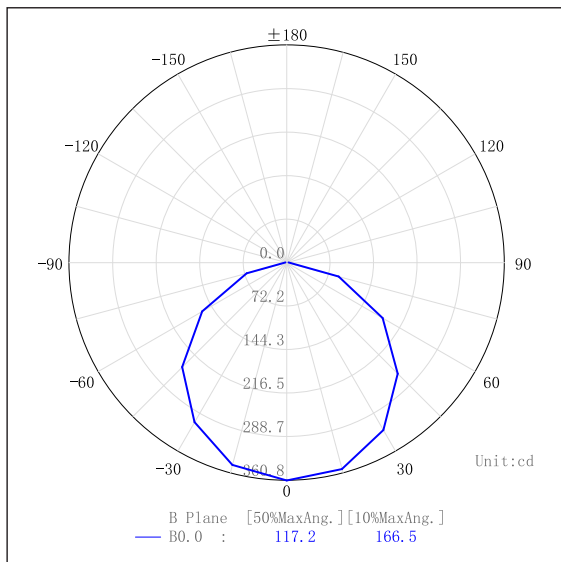

20W X-SHAPE PROLINE PENDANT CONNECTOR

PRODUCT DATA

X-SHAPE CONNECTOR	
MATERIAL	ALUMINIUM
COLOUR/FINISH	MATT BLACK OR WHITE
COLOUR TEMP.	3000K 5500K (4000K ON REQUEST)
LUMEN OUTPUT	1800LM 2000LM
INPUT VOLTAGE	240V AC
BUILT-IN LED	20W
DIMMING	NO
CRI	RA >80
BEAM ANGLE	120°
IP RATING	IP20

PRODUCT ORDERING

ALUMINIUM BLACK				
	HCP-602000-X	20W LED	3000K	1800LM
			5500K	2000LM
ALUMINIUM WHITE				
	HCP-603000-X	20W LED	3000K	1800LM
			5500K	2000LM

PHOTOMETRICS

OTHER DATA