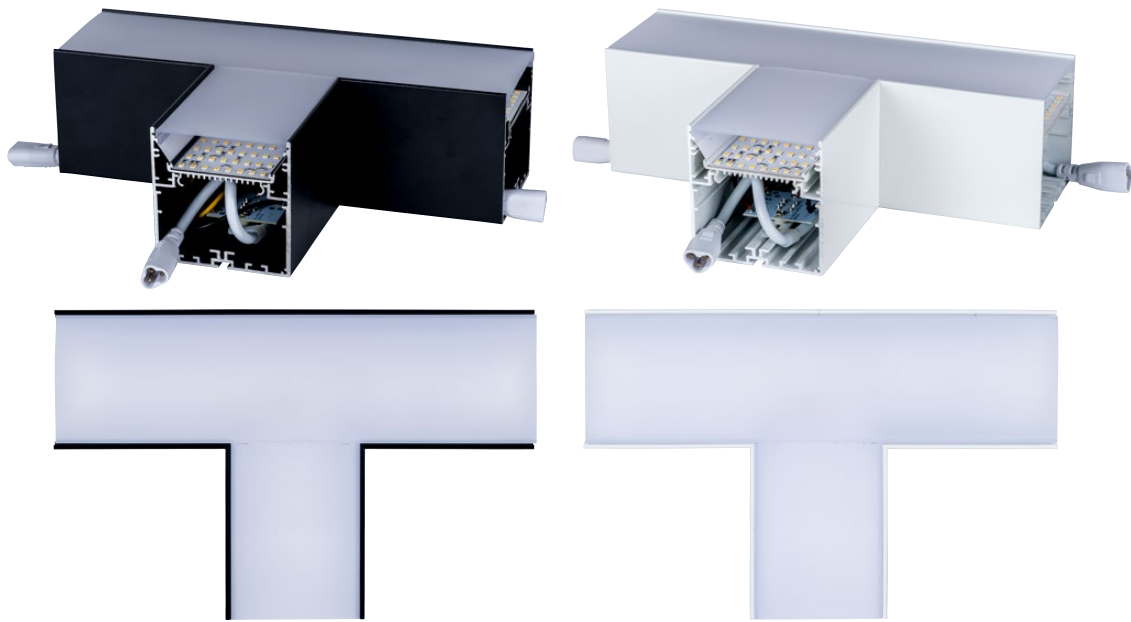

15W T-SHAPE PROLINE PENDANT CONNECTOR

PRODUCT DATA

T-SHAPE CONNECTOR	
MATERIAL	ALUMINIUM
COLOUR/FINISH	MATT BLACK OR WHITE
COLOUR TEMP.	3000K 5500K (4000K ON REQUEST)
LUMEN OUTPUT	1300LM 1500LM
INPUT VOLTAGE	240V AC
BUILT-IN LED	15W
DIMMING	NO
CRI	RA >80
BEAM ANGLE	120°
IP RATING	IP20

PRODUCT ORDERING

ALUMINIUM BLACK				
	HCP-602000-T	15W LED	3000K	1300LM
			5500K	1500LM
ALUMINIUM WHITE				
	HCP-603000-T	15W LED	3000K	1300LM
			5500K	1500LM

PHOTOMETRICS

OTHER DATA