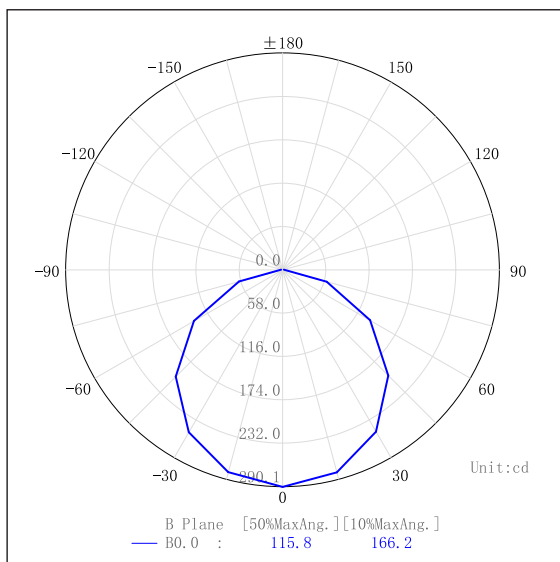

15W T-SHAPE PROLINE PENDANT CONNECTOR

PRODUCT DATA

T-SHAPE CONNECTOR	
MATERIAL	ALUMINIUM
COLOUR/FINISH	MATT BLACK OR WHITE
COLOUR TEMP.	3000K 5500K (4000K ON REQUEST)
LUMEN OUTPUT	1300LM 1500LM
INPUT VOLTAGE	240V AC
BUILT-IN LED	15W
DIMMING	NO
CRI	RA >80
BEAM ANGLE	120°
IP RATING	IP20

PRODUCT ORDERING

ALUMINIUM BLACK				
	HCP-602000-T	15W LED	3000K	1300LM
			5500K	1500LM
ALUMINIUM WHITE				
	HCP-603000-T	15W LED	3000K	1300LM
			5500K	1500LM

PHOTOMETRICS

OTHER DATA