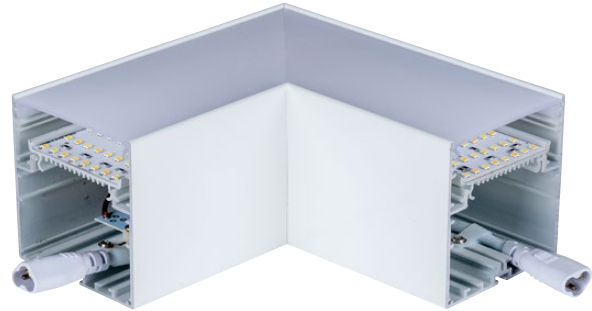

12W L-SHAPE PROLINE PENDANT CONNECTOR

PRODUCT DATA

L-SHAPE CONNECTOR	
MATERIAL	ALUMINIUM
COLOUR/FINISH	MATT BLACK OR WHITE
COLOUR TEMP.	3000K 5500K (4000K ON REQUEST)
LUMEN OUTPUT	1080LM 1200LM
INPUT VOLTAGE	240V AC
BUILT-IN LED	12W
DIMMING	TRIAC
CRI	RA >80
BEAM ANGLE	120°
IP RATING	IP20

PRODUCT ORDERING

ALUMINIUM BLACK				
	HCP-602000-L	12W LED	3000K	1080LM
			5500K	1200LM
ALUMINIUM WHITE				
	HCP-603000-L	12W LED	3000K	1080LM
			5500K	1200LM

PHOTOMETRICS

OTHER DATA