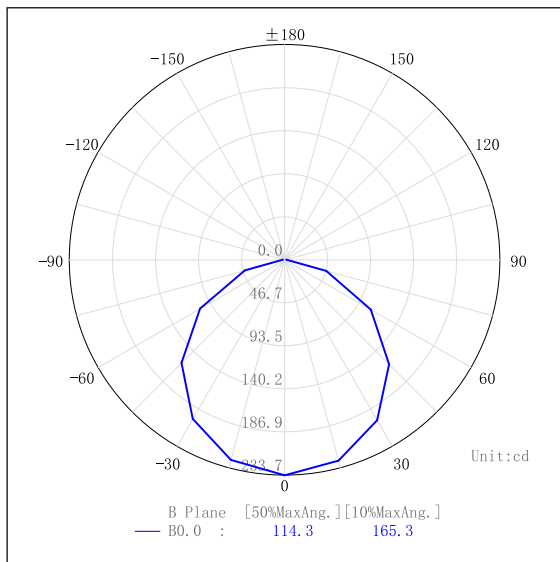

12W L-SHAPE PROLINE PENDANT CONNECTOR

PRODUCT DATA

L-SHAPE CONNECTOR	
MATERIAL	ALUMINIUM
COLOUR/FINISH	MATT BLACK OR WHITE
COLOUR TEMP.	3000K 5500K (4000K ON REQUEST)
LUMEN OUTPUT	1080LM 1200LM
INPUT VOLTAGE	240V AC
BUILT-IN LED	12W
DIMMING	TRIAC
CRI	RA >80
BEAM ANGLE	120°
IP RATING	IP20

PRODUCT ORDERING

ALUMINIUM BLACK				
	HCP-602000-L	12W LED	3000K	1080LM
			5500K	1200LM
ALUMINIUM WHITE				
	HCP-603000-L	12W LED	3000K	1080LM
			5500K	1200LM

PHOTOMETRICS

OTHER DATA