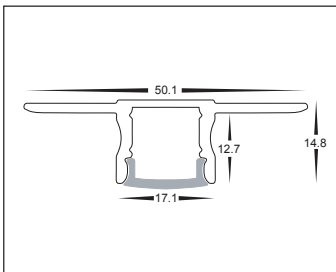

# 50MM X 15MM GYPROCK ALUMINIUM PROFILE

## PRODUCT DATA

50MM X 15MM	
MATERIAL	ALUMINIUM
COLOUR/FINISH	SILVER
AVAILABLE LENGTHS	UP TO 3000MM CONTINUOUS
LED STRIP TYPE	UP TO 10MM (W) X 3MM (H)
DIFFUSER TYPE	PC STANDARD
IP RATING	IP20

**HCP-4685015:**  
Diffuser available for continuous run of up to 20 metres

## PRODUCT ORDERING

ALUMINIUM SILVER		
	<b>HCP-4915015</b>	CUSTOM CUT LENGTH: SUPPLIED WITH 2X END CAPS PER LENGTH
	<b>HCP-4915015-3M</b>	3 METRE LENGTH: SUPPLIED WITH 6X END CAPS

## MEASUREMENTS