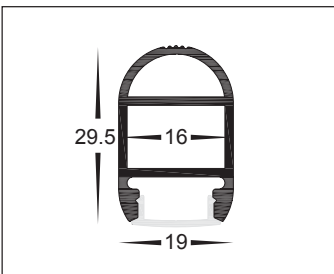

# 19MM X 30MM WARDROBE ALUMINIUM PROFILE

## PRODUCT DATA

19MM X 30MM	
MATERIAL	ALUMINIUM
COLOUR/FINISH	SILVER
AVAILABLE LENGTHS	UP TO 3000MM CONTINUOUS
LED STRIP TYPE	UP TO 10MM (W) X 3MM (H)
DIFFUSER TYPE	PC STANDARD
IP RATING	IP20

## PRODUCT ORDERING

ALUMINIUM SILVER		
	<b>HCP-4911930</b>	CUSTOM CUT LENGTH: SUPPLIED WITH 2X MOUNTING BRACKETS + 2X END CAPS PER LENGTH
	<b>HCP-4911930-3M</b>	3 METRE LENGTH: SUPPLIED WITH 6X MOUNTING BRACKETS + 6X END CAPS
	<b>HCP-4911930-CR</b>	CENTRE MOUNTING ROD (RECOMMENDED TO BE USED EVERY 500MM)

## MEASUREMENTS