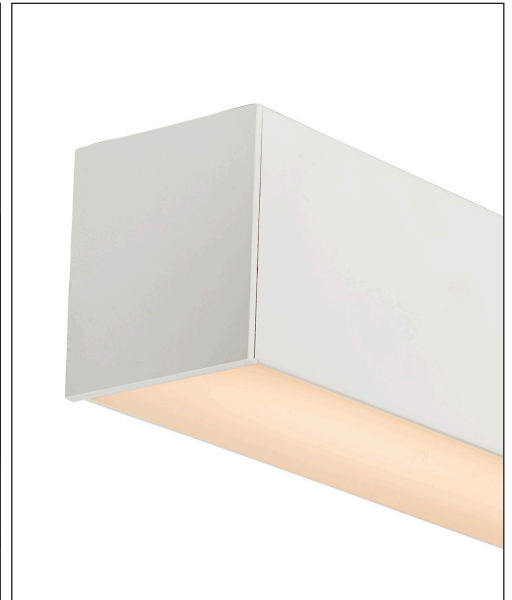

SUSPENDED ALUMINIUM PROFILE

80MM X 90MM SUSPENDED ALUMINIUM PROFILE	
MATERIAL	ALUMINIUM
COLOUR / FINISH	SILVER, BLACK OR WHITE
AVAILABLE LENGTHS	UP TO 3000MM CONTINUOUS
LED STRIP TYPE	UP TO 50MM X 6MM
DIFFUSER TYPE	STANDARD UV STABILISED PC
IP RATING	IP20
WARRANTY	5 YEARS REPLACEMENT

ALUMINIUM SILVER	
HCP-4418090	Custom Cut Length - Supplied with 2x End Caps per length
HCP-4418090-3M	3000mm Length - Supplied with 6x End Caps
ALUMINIUM BLACK	
HCP-4428090	Custom Cut Length - Supplied with 2x End Caps per length
HCP-4428090-3M	3000mm Length - Supplied with 6x End Caps
ALUMINIUM WHITE	
HCP-4438090	Custom Cut Length - Supplied with 2x End Caps per length
HCP-4438090-3M	3000mm Length - Supplied with 6x End Caps