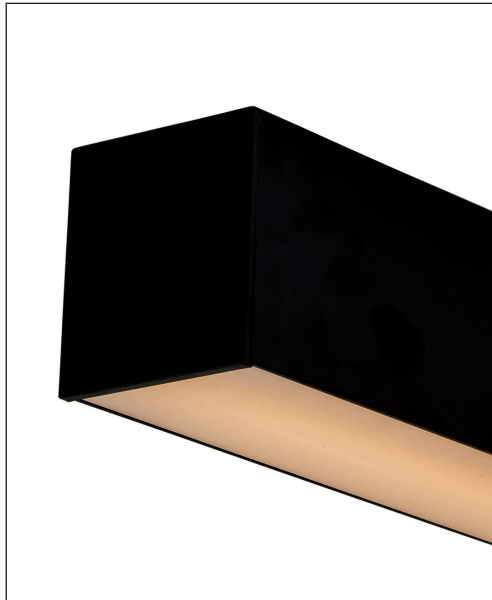

SUSPENDED ALUMINIUM PROFILE

80MM X 90MM SUSPENDED ALUMINIUM PROFILE	
MATERIAL	ALUMINIUM
COLOUR / FINISH	SILVER, BLACK OR WHITE
AVAILABLE LENGTHS	UP TO 3000MM CONTINUOUS
LED STRIP TYPE	UP TO 50MM X 6MM
DIFFUSER TYPE	STANDARD UV STABILISED PC
IP RATING	IP20
WARRANTY	5 YEARS REPLACEMENT

ALUMINIUM SILVER	
HCP-4418090	Custom Cut Length - Supplied with 2x End Caps per length
HCP-4418090-3M	3000mm Length - Supplied with 6x End Caps
ALUMINIUM BLACK	
HCP-4428090	Custom Cut Length - Supplied with 2x End Caps per length
HCP-4428090-3M	3000mm Length - Supplied with 6x End Caps
ALUMINIUM WHITE	
HCP-4438090	Custom Cut Length - Supplied with 2x End Caps per length
HCP-4438090-3M	3000mm Length - Supplied with 6x End Caps