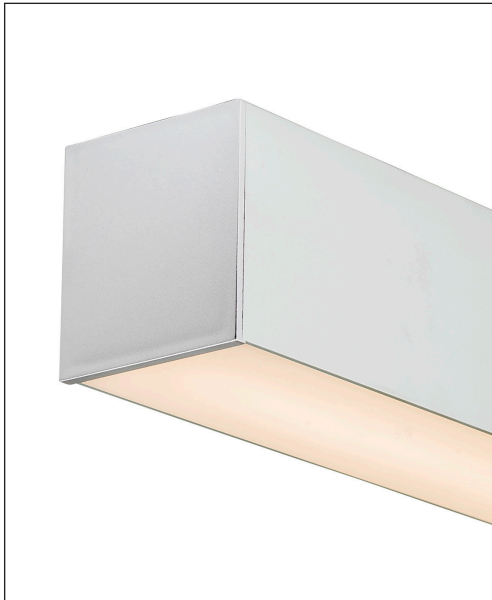

SUSPENDED ALUMINIUM PROFILE

80MM X 90MM SUSPENDED ALUMINIUM PROFILE	
MATERIAL	ALUMINIUM
COLOUR / FINISH	SILVER, BLACK OR WHITE
AVAILABLE LENGTHS	UP TO 3000MM CONTINUOUS
LED STRIP TYPE	UP TO 50MM X 6MM
DIFFUSER TYPE	STANDARD UV STABILISED PC
IP RATING	IP20
WARRANTY	5 YEARS REPLACEMENT

ALUMINIUM SILVER	
HCP-4418090	Custom Cut Length - Supplied with 2x End Caps per length
HCP-4418090-3M	3000mm Length - Supplied with 6x End Caps
ALUMINIUM BLACK	
HCP-4428090	Custom Cut Length - Supplied with 2x End Caps per length
HCP-4428090-3M	3000mm Length - Supplied with 6x End Caps
ALUMINIUM WHITE	
HCP-4438090	Custom Cut Length - Supplied with 2x End Caps per length
HCP-4438090-3M	3000mm Length - Supplied with 6x End Caps