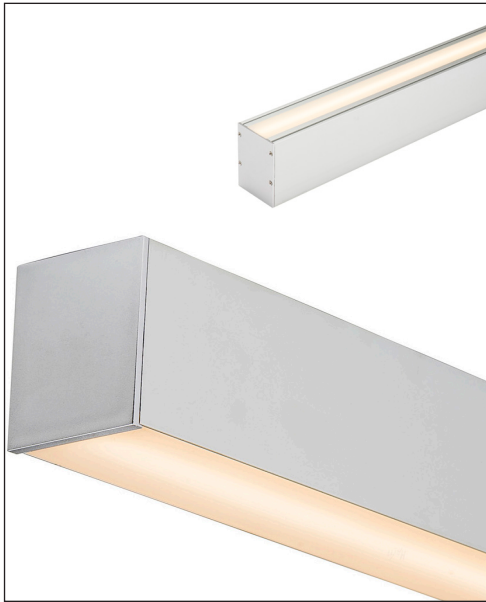

SUSPENDED UP AND DOWN ALUMINIUM PROFILE

| 60MM X 80MM SUSPENDED ALUMINIUM PROFILE | |
|---|---------------------------|
| MATERIAL | ALUMINIUM |
| COLOUR / FINISH | SILVER, BLACK OR WHITE |
| AVAILABLE LENGTHS | UP TO 3000MM CONTINUOUS |
| LED STRIP TYPE | UP TO 55MM X 6MM |
| DIFFUSER TYPE | STANDARD UV STABILISED PC |
| IP RATING | IP20 |
| WARRANTY | 5 YEARS REPLACEMENT |

| ALUMINIUM SILVER | |
|------------------|--|
| HCP-4416080 | Custom Cut Length - Supplied with 2x End Caps per length |
| HCP-4416080-3M | 3000mm Length - Supplied with 6x End Caps |
| ALUMINIUM BLACK | |
| HCP-4426080 | Custom Cut Length - Supplied with 2x End Caps per length |
| HCP-4426080-3M | 3000mm Length - Supplied with 6x End Caps |
| ALUMINIUM WHITE | |
| HCP-4436080 | Custom Cut Length - Supplied with 2x End Caps per length |
| HCP-4436080-3M | 3000mm Length - Supplied with 6x End Caps |