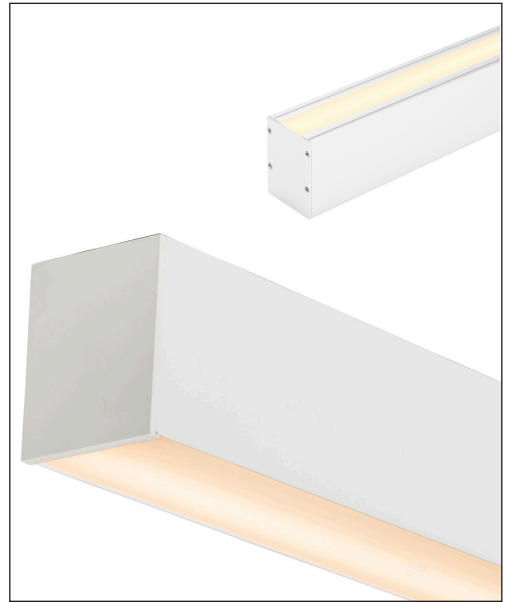

SUSPENDED UP AND DOWN ALUMINIUM PROFILE

| 60MM X 80MM SUSPENDED ALUMINIUM PROFILE | |
|---|---------------------------|
| MATERIAL | ALUMINIUM |
| COLOUR / FINISH | SILVER, BLACK OR WHITE |
| AVAILABLE LENGTHS | UP TO 3000MM CONTINUOUS |
| LED STRIP TYPE | UP TO 55MM X 6MM |
| DIFFUSER TYPE | STANDARD UV STABILISED PC |
| IP RATING | IP20 |
| WARRANTY | 5 YEARS REPLACEMENT |

| ALUMINIUM SILVER | |
|------------------|--|
| HCP-4416080 | Custom Cut Length - Supplied with 2x End Caps per length |
| HCP-4416080-3M | 3000mm Length - Supplied with 6x End Caps |
| ALUMINIUM BLACK | |
| HCP-4426080 | Custom Cut Length - Supplied with 2x End Caps per length |
| HCP-4426080-3M | 3000mm Length - Supplied with 6x End Caps |
| ALUMINIUM WHITE | |
| HCP-4436080 | Custom Cut Length - Supplied with 2x End Caps per length |
| HCP-4436080-3M | 3000mm Length - Supplied with 6x End Caps |