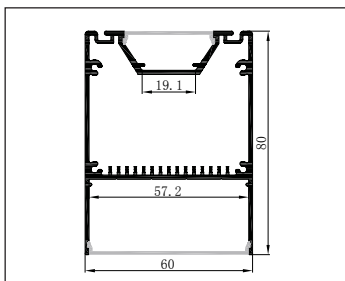

MEASUREMENTS