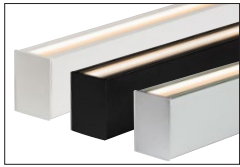

60MM X 80MM SUSPENDED UP & DOWN ALUMINIUM PROFILE

TOP VIEW

PRODUCT DATA

60MM X 80MM	
MATERIAL	ALUMINIUM
COLOUR/FINISH	SILVER, MATT BLACK OR MATT WHITE
AVAILABLE LENGTHS	UP TO 3000MM CONTINUOUS
LED STRIP TYPE	UP TO 30MM (W) X 6MM (H)
DIFFUSER TYPE	PC STANDARD
IP RATING	IP20

HCP-4686080-B:
Diffuser available for continuous run of up to 20 metres

PRODUCT ORDERING

ALUMINIUM SILVER		
	HCP-4416080	CUSTOM CUT LENGTH: SUPPLIED WITH 2X END CAPS PER LENGTH
	HCP-4416080-3M	3 METRE LENGTH: SUPPLIED WITH 6X END CAPS
ALUMINIUM BLACK		
	HCP-4426080	CUSTOM CUT LENGTH: SUPPLIED WITH 2X END CAPS PER LENGTH
	HCP-4426080-3M	3 METRE LENGTH: SUPPLIED WITH 6X END CAPS
ALUMINIUM WHITE		
	HCP-4436080	CUSTOM CUT LENGTH: SUPPLIED WITH 2X END CAPS PER LENGTH
	HCP-4436080-3M	3 METRE LENGTH: SUPPLIED WITH 6X END CAPS
JOINER		
	HCP-600000-JOINER	JOINER KIT TO ALLOW MULTIPLE LENGTHS TO BE JOINED TO FORM A CONTINUOUS RUN.