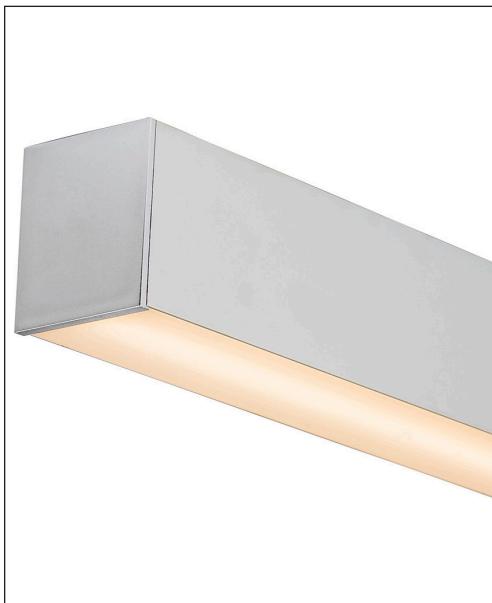

SUSPENDED ALUMINIUM PROFILE

60MM X 70MM SUSPENDED ALUMINIUM PROFILE	
MATERIAL	ALUMINIUM
COLOUR / FINISH	SILVER, BLACK OR WHITE
AVAILABLE LENGTHS	UP TO 3000MM CONTINUOUS
LED STRIP TYPE	UP TO 55MM X 6MM
DIFFUSER TYPE	STANDARD UV STABILISED PC
IP RATING	IP20
WARRANTY	5 YEARS REPLACEMENT

ALUMINIUM SILVER	
HCP-4416070	Custom Cut Length - Supplied with 2x End Caps per length
HCP-4416070-3M	3000mm Length - Supplied with 6x End Caps
ALUMINIUM BLACK	
HCP-4426070	Custom Cut Length - Supplied with 2x End Caps per length
HCP-4426070-3M	3000mm Length - Supplied with 6x End Caps
ALUMINIUM WHITE	
HCP-4436070	Custom Cut Length - Supplied with 2x End Caps per length
HCP-4436070-3M	3000mm Length - Supplied with 6x End Caps