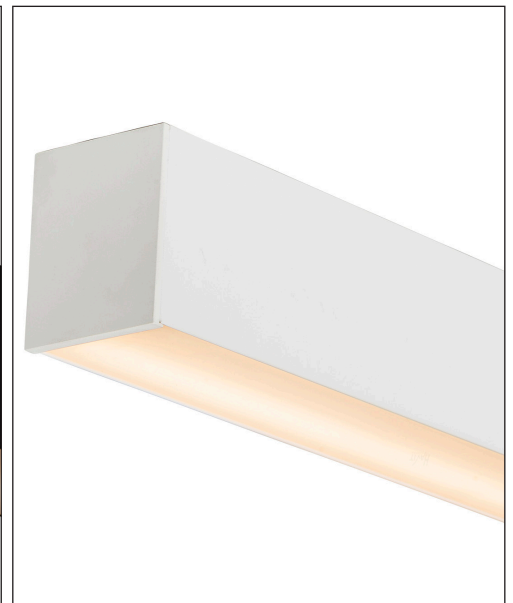

SUSPENDED ALUMINIUM PROFILE

60MM X 70MM SUSPENDED ALUMINIUM PROFILE	
MATERIAL	ALUMINIUM
COLOUR / FINISH	SILVER, BLACK OR WHITE
AVAILABLE LENGTHS	UP TO 3000MM CONTINUOUS
LED STRIP TYPE	UP TO 55MM X 6MM
DIFFUSER TYPE	STANDARD UV STABILISED PC
IP RATING	IP20
WARRANTY	5 YEARS REPLACEMENT

ALUMINIUM SILVER	
HCP-4416070	Custom Cut Length - Supplied with 2x End Caps per length
HCP-4416070-3M	3000mm Length - Supplied with 6x End Caps
ALUMINIUM BLACK	
HCP-4426070	Custom Cut Length - Supplied with 2x End Caps per length
HCP-4426070-3M	3000mm Length - Supplied with 6x End Caps
ALUMINIUM WHITE	
HCP-4436070	Custom Cut Length - Supplied with 2x End Caps per length
HCP-4436070-3M	3000mm Length - Supplied with 6x End Caps