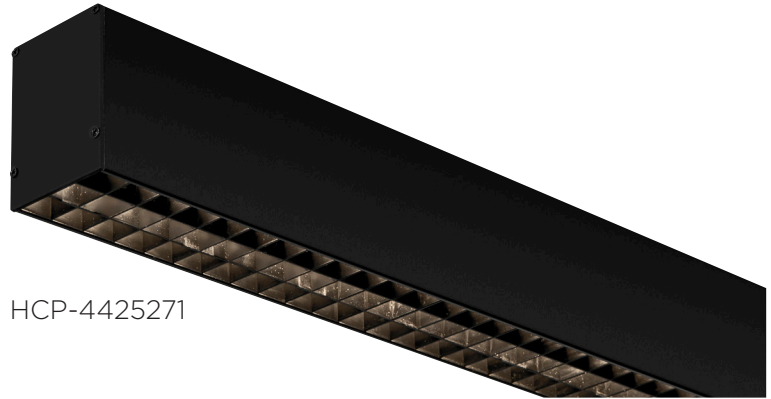

BLACK AND WHITE ALUMINIUM PROFILE

52MM X 70MM SUSPENDED ALUMINIUM PROFILE	
MATERIAL	ALUMINIUM
COLOUR / FINISH	BLACK OR WHITE
AVAILABLE LENGTHS	UP TO 3000MM CONTINUOUS
LED STRIP TYPE	UP TO 15MM X 6MM
DIFFUSER TYPE	ANTI GLARE WITH CRATE GRILL
IP RATING	IP20
WARRANTY	5 YEARS REPLACEMENT

HCP-4425271

HCP-4435271

ALUMINIUM BLACK	
HCP-4425271	CUSTOM CUT LENGTH - SUPPLIED WITH ALUMINIUM PROFILE, STANDARD PC DIFFUSER + 2X END CAPS
HCP-4425271-3M	3000MM LENGTH - SUPPLIED WITH ALUMINIUM PROFILE, STANDARD PC DIFFUSER + 6X END CAPS

ALUMINIUM WHITE	
HCP-4435271	CUSTOM CUT LENGTH - SUPPLIED WITH ALUMINIUM PROFILE, STANDARD PC DIFFUSER + 2X END CAPS
HCP-4435271-3M	3000MM LENGTH - SUPPLIED WITH ALUMINIUM PROFILE, STANDARD PC DIFFUSER + 6X END CAPS