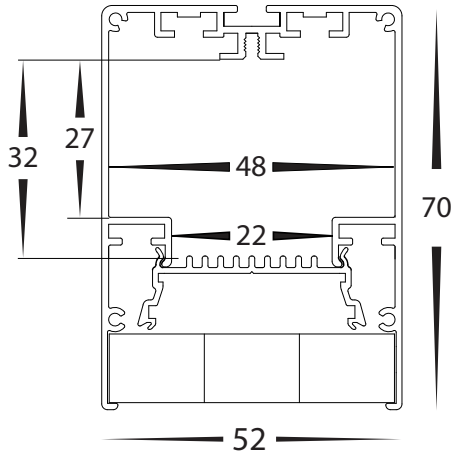

BLACK AND WHITE ALUMINIUM PROFILE

52MM X 70MM SUSPENDED ALUMINIUM PROFILE	
MATERIAL	ALUMINIUM
COLOUR / FINISH	BLACK OR WHITE
AVAILABLE LENGTHS	UP TO 3000MM CONTINUOUS
LED STRIP TYPE	UP TO 15MM X 6MM
DIFFUSER TYPE	ANTI GLARE WITH CRATE GRILL
IP RATING	IP20
WARRANTY	5 YEARS REPLACEMENT

HCP-4425271

HCP-4435271

ALUMINIUM BLACK	
HCP-4425271	CUSTOM CUT LENGTH - SUPPLIED WITH ALUMINIUM PROFILE, STANDARD PC DIFFUSER + 2X END CAPS
HCP-4425271-3M	3000MM LENGTH - SUPPLIED WITH ALUMINIUM PROFILE, STANDARD PC DIFFUSER + 6X END CAPS

ALUMINIUM WHITE	
HCP-4435271	CUSTOM CUT LENGTH - SUPPLIED WITH ALUMINIUM PROFILE, STANDARD PC DIFFUSER + 2X END CAPS
HCP-4435271-3M	3000MM LENGTH - SUPPLIED WITH ALUMINIUM PROFILE, STANDARD PC DIFFUSER + 6X END CAPS