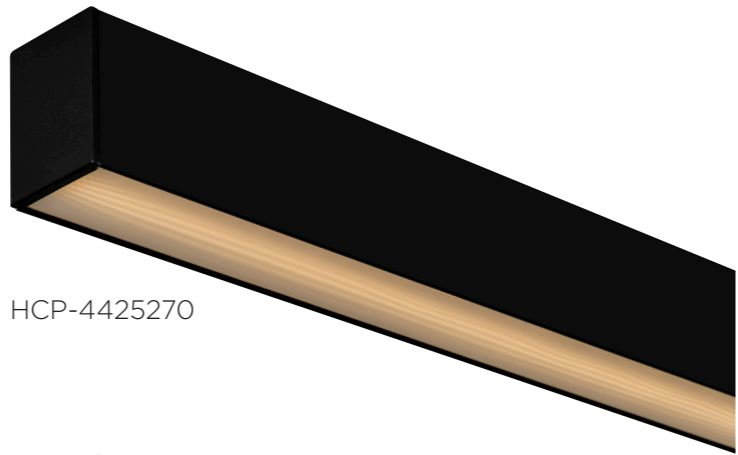

# BLACK AND WHITE ALUMINIUM PROFILE

52MM X 70MM SUSPENDED ALUMINIUM PROFILE	
MATERIAL	ALUMINIUM
COLOUR / FINISH	BLACK OR WHITE
AVAILABLE LENGTHS	UP TO 3000MM CONTINUOUS
LED STRIP TYPE	UP TO 15MM X 6MM
DIFFUSER TYPE	STANDARD UV STABILISED PC
IP RATING	IP20
WARRANTY	5 YEARS REPLACEMENT

HCP-4425270

HCP-4435270

ALUMINIUM BLACK	
HCP-4425270	CUSTOM CUT LENGTH - SUPPLIED WITH ALUMINIUM PROFILE, STANDARD PC DIFFUSER + 2X END CAPS
HCP-4425270-3M	3000MM LENGTH - SUPPLIED WITH ALUMINIUM PROFILE, STANDARD PC DIFFUSER + 6X END CAPS
ALUMINIUM WHITE	
HCP-4435270	CUSTOM CUT LENGTH - SUPPLIED WITH ALUMINIUM PROFILE, STANDARD PC DIFFUSER + 2X END CAPS
HCP-4435270-3M	3000MM LENGTH - SUPPLIED WITH ALUMINIUM PROFILE, STANDARD PC DIFFUSER + 6X END CAPS

ACCESSORIES		
	HCP-480001	SUSPENSION KIT
	HCP-4685270-LD	LONG RUN DIFFUSER FOR CONTINUOUS RUN UP TO 20M
	HCP-4685270-BLK	BLACK DIFFUSER - UP TO 3M LENGTH
	HCP-4685270-AGD	ANTI GLARE REFLECTOR - UP TO 3M LENGTH
	HCP-4685270-BLKALU	BLACK ALUMINIUM INSERT
	HCP-4685270-WHTALU	WHITE ALUMINIUM INSERT
	HCP-4805270-JOINER	STRAIGHT JOINER
	HCP-4805270-JOINER-120°	120° Y SHAPE JOINER
	HCP-4805270-JOINER-150°	150° Y SHAPE JOINER
	HCP-4805270-JOINER-180°	STRAIGHT JOINER
	HCP-4805270-JOINER-L120°	120° VERTICAL L SHAPE JOINER
	HCP-4805270-JOINER-L30°	30° VERTICAL L SHAPE JOINER
	HCP-4805270-JOINER-L60°	60° VERTICAL L SHAPE JOINER
	HCP-4805270-JOINER-X30°	30° X SHAPE JOINER
	HCP-4805270-JOINER-Y30°	30° Y SHAPE JOINER
	HCP-4805270-LJOINER	L JOINER
	HCP-4805270-LJOINER-2	VERTICAL L JOINER
	HCP-4805270-REF	REFLECTIVE TAPE TO INCREASE LIGHT OUTPUT BY 20%
	HC-4506070-SM	SURFACE MOUNT CLIP