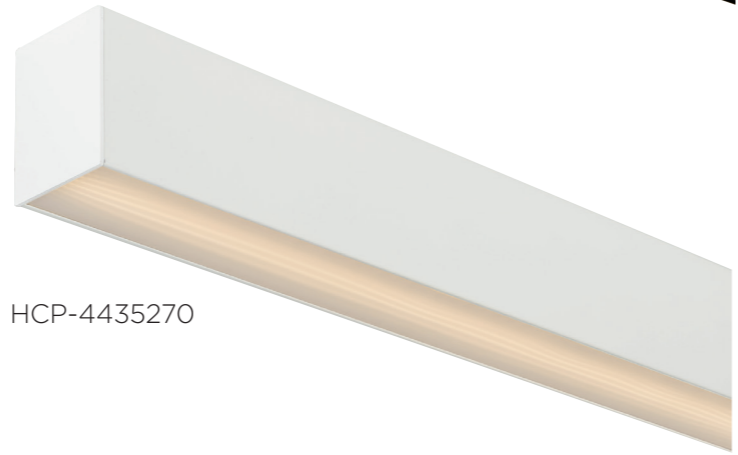

# BLACK AND WHITE ALUMINIUM PROFILE

52MM X 70MM SUSPENDED ALUMINIUM PROFILE	
MATERIAL	ALUMINIUM
COLOUR / FINISH	BLACK OR WHITE
AVAILABLE LENGTHS	UP TO 3000MM CONTINUOUS
LED STRIP TYPE	UP TO 15MM X 6MM
DIFFUSER TYPE	STANDARD UV STABILISED PC
IP RATING	IP20
WARRANTY	5 YEARS REPLACEMENT

HCP-4425270

HCP-4435270

ALUMINIUM BLACK	
HCP-4425270	CUSTOM CUT LENGTH - SUPPLIED WITH ALUMINIUM PROFILE, STANDARD PC DIFFUSER + 2X END CAPS
HCP-4425270-3M	3000MM LENGTH - SUPPLIED WITH ALUMINIUM PROFILE, STANDARD PC DIFFUSER + 6X END CAPS
ALUMINIUM WHITE	
HCP-4435270	CUSTOM CUT LENGTH - SUPPLIED WITH ALUMINIUM PROFILE, STANDARD PC DIFFUSER + 2X END CAPS
HCP-4435270-3M	3000MM LENGTH - SUPPLIED WITH ALUMINIUM PROFILE, STANDARD PC DIFFUSER + 6X END CAPS

ACCESSORIES		
	HCP-480001	SUSPENSION KIT
	HCP-4685270-LD	LONG RUN DIFFUSER FOR CONTINUOUS RUN UP TO 20M
	HCP-4685270-BLK	BLACK DIFFUSER - UP TO 3M LENGTH
	HCP-4685270-AGD	ANTI GLARE REFLECTOR - UP TO 3M LENGTH
	HCP-4685270-BLKALU	BLACK ALUMINIUM INSERT
	HCP-4685270-WHTALU	WHITE ALUMINIUM INSERT
	HCP-4805270-JOINER	STRAIGHT JOINER
	HCP-4805270-JOINER-120°	120° Y SHAPE JOINER
	HCP-4805270-JOINER-150°	150° Y SHAPE JOINER
	HCP-4805270-JOINER-180°	STRAIGHT JOINER
	HCP-4805270-JOINER-L120°	120° VERTICAL L SHAPE JOINER
	HCP-4805270-JOINER-L30°	30° VERTICAL L SHAPE JOINER
	HCP-4805270-JOINER-L60°	60° VERTICAL L SHAPE JOINER
	HCP-4805270-JOINER-X30°	30° X SHAPE JOINER
	HCP-4805270-JOINER-Y30°	30° Y SHAPE JOINER
	HCP-4805270-LJOINER	L JOINER
	HCP-4805270-LJOINER-2	VERTICAL L JOINER
	HCP-4805270-REF	REFLECTIVE TAPE TO INCREASE LIGHT OUTPUT BY 20%
	HC-4506070-SM	SURFACE MOUNT CLIP