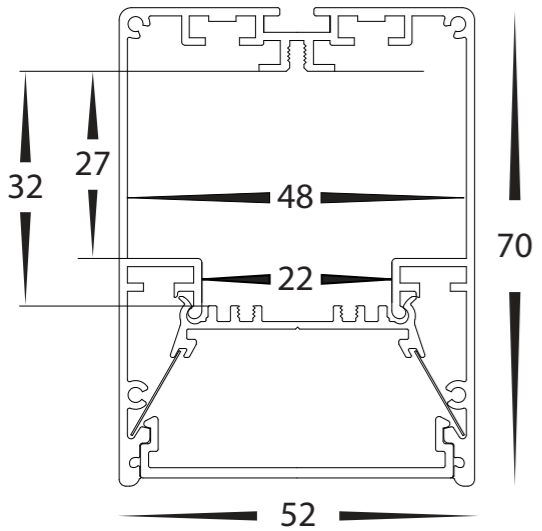

# BLACK AND WHITE ALUMINIUM PROFILE

52MM X 70MM SUSPENDED ALUMINIUM PROFILE	
MATERIAL	ALUMINIUM
COLOUR / FINISH	BLACK OR WHITE
AVAILABLE LENGTHS	UP TO 3000MM CONTINUOUS
LED STRIP TYPE	UP TO 15MM X 6MM
DIFFUSER TYPE	STANDARD UV STABILISED PC
IP RATING	IP20
WARRANTY	5 YEARS REPLACEMENT

HCP-4425270

HCP-4435270

ALUMINIUM BLACK	
HCP-4425270	CUSTOM CUT LENGTH - SUPPLIED WITH ALUMINIUM PROFILE, STANDARD PC DIFFUSER + 2X END CAPS
HCP-4425270-3M	3000MM LENGTH - SUPPLIED WITH ALUMINIUM PROFILE, STANDARD PC DIFFUSER + 6X END CAPS
ALUMINIUM WHITE	
HCP-4435270	CUSTOM CUT LENGTH - SUPPLIED WITH ALUMINIUM PROFILE, STANDARD PC DIFFUSER + 2X END CAPS
HCP-4435270-3M	3000MM LENGTH - SUPPLIED WITH ALUMINIUM PROFILE, STANDARD PC DIFFUSER + 6X END CAPS

ACCESSORIES		
	HCP-480001	SUSPENSION KIT
	HCP-4685270-LD	LONG RUN DIFFUSER FOR CONTINUOUS RUN UP TO 20M
	HCP-4685270-BLK	BLACK DIFFUSER - UP TO 3M LENGTH
	HCP-4685270-AGD	ANTI GLARE REFLECTOR - UP TO 3M LENGTH
	HCP-4685270-BLKALU	BLACK ALUMINIUM INSERT
	HCP-4685270-WHTALU	WHITE ALUMINIUM INSERT
	HCP-4805270-JOINER	STRAIGHT JOINER
	HCP-4805270-JOINER-120°	120° Y SHAPE JOINER
	HCP-4805270-JOINER-150°	150° Y SHAPE JOINER
	HCP-4805270-JOINER-180°	STRAIGHT JOINER
	HCP-4805270-JOINER-L120°	120° VERTICAL L SHAPE JOINER
	HCP-4805270-JOINER-L30°	30° VERTICAL L SHAPE JOINER
	HCP-4805270-JOINER-L60°	60° VERTICAL L SHAPE JOINER
	HCP-4805270-JOINER-X30°	30° X SHAPE JOINER
	HCP-4805270-JOINER-Y30°	30° Y SHAPE JOINER
	HCP-4805270-LJOINER	L JOINER
	HCP-4805270-LJOINER-2	VERTICAL L JOINER
	HCP-4805270-REF	REFLECTIVE TAPE TO INCREASE LIGHT OUTPUT BY 20%
	HC-4506070-SM	SURFACE MOUNT CLIP