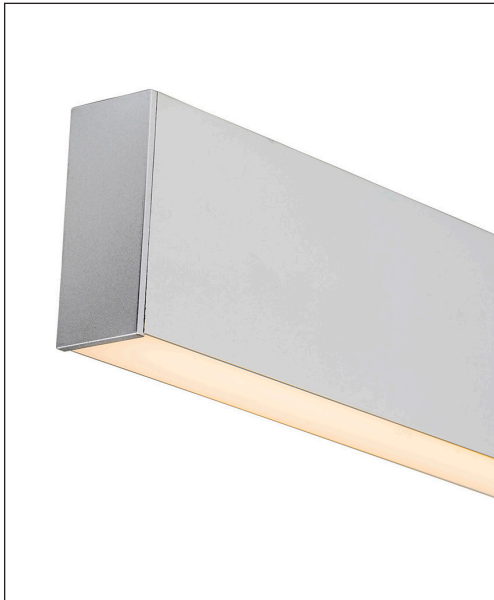

# SUSPENDED ALUMINIUM PROFILE

38MM X 90MM SUSPENDED ALUMINIUM PROFILE	
MATERIAL	ALUMINIUM
COLOUR / FINISH	SILVER, BLACK OR WHITE
AVAILABLE LENGTHS	UP TO 3000MM CONTINUOUS
LED STRIP TYPE	UP TO 30MM X 6MM
DIFFUSER TYPE	STANDARD UV STABILISED PC
IP RATING	IP20
WARRANTY	5 YEARS REPLACEMENT

ALUMINIUM SILVER	
HCP-4413890	Custom Cut Length - Supplied with 2x End Caps per length
HCP-4413890-3M	3000mm Length - Supplied with 6x End Caps
ALUMINIUM BLACK	
HCP-4423890	Custom Cut Length - Supplied with 2x End Caps per length
HCP-4423890-3M	3000mm Length - Supplied with 6x End Caps
ALUMINIUM WHITE	
HCP-4433890	Custom Cut Length - Supplied with 2x End Caps per length
HCP-4433890-3M	3000mm Length - Supplied with 6x End Caps