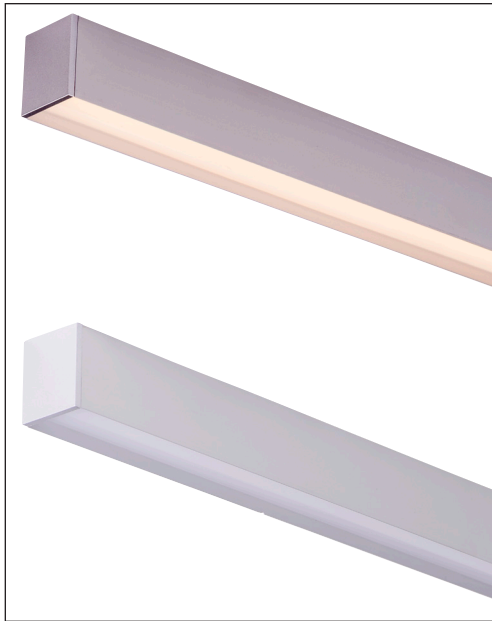

SUSPENDED ALUMINIUM PROFILE

31MM X 36MM SUSPENDED ALUMINIUM PROFILE	
MATERIAL	ALUMINIUM
COLOUR / FINISH	SILVER, BLACK OR WHITE
AVAILABLE LENGTHS	UP TO 3000MM CONTINUOUS
LED STRIP TYPE	UP TO 10MM X 6MM
DIFFUSER TYPE	STANDARD UV STABILISED PC
IP RATING	IP20
WARRANTY	5 YEARS REPLACEMENT

ALUMINIUM SILVER	
HCP-4413136	Custom Cut Length - Supplied with 2x End Caps per length
HCP-4413136-3M	3000mm Length - Supplied with 6x End Caps
ALUMINIUM BLACK	
HCP-4423136	Custom Cut Length - Supplied with 2x End Caps per length
HCP-4423136-3M	3000mm Length - Supplied with 6x End Caps
ALUMINIUM WHITE	
HCP-4433136	Custom Cut Length - Supplied with 2x End Caps per length
HCP-4433136-3M	3000mm Length - Supplied with 6x End Caps