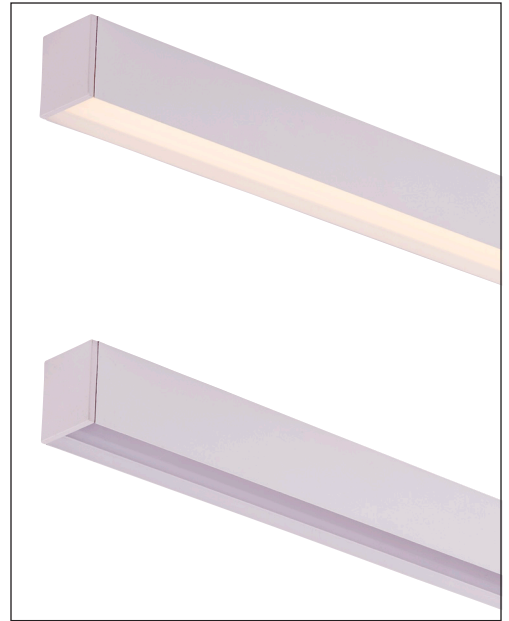

SUSPENDED ALUMINIUM PROFILE

31MM X 36MM SUSPENDED ALUMINIUM PROFILE	
MATERIAL	ALUMINIUM
COLOUR / FINISH	SILVER, BLACK OR WHITE
AVAILABLE LENGTHS	UP TO 3000MM CONTINUOUS
LED STRIP TYPE	UP TO 10MM X 6MM
DIFFUSER TYPE	STANDARD UV STABILISED PC
IP RATING	IP20
WARRANTY	5 YEARS REPLACEMENT

ALUMINIUM SILVER	
HCP-4413136	Custom Cut Length - Supplied with 2x End Caps per length
HCP-4413136-3M	3000mm Length - Supplied with 6x End Caps
ALUMINIUM BLACK	
HCP-4423136	Custom Cut Length - Supplied with 2x End Caps per length
HCP-4423136-3M	3000mm Length - Supplied with 6x End Caps
ALUMINIUM WHITE	
HCP-4433136	Custom Cut Length - Supplied with 2x End Caps per length
HCP-4433136-3M	3000mm Length - Supplied with 6x End Caps