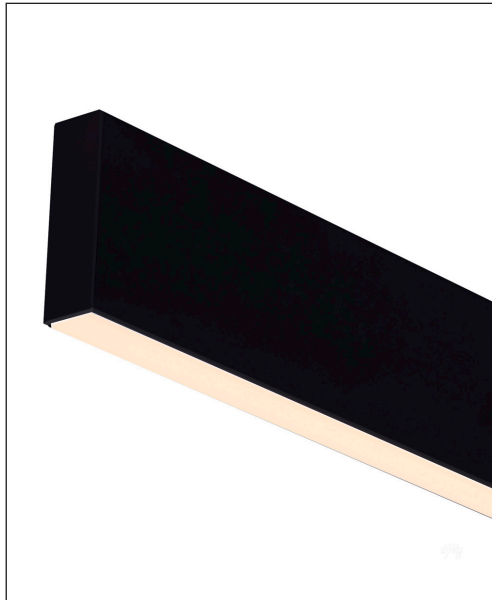

SUSPENDED ALUMINIUM PROFILE

20MM X 70MM SUSPENDED ALUMINIUM PROFILE	
MATERIAL	ALUMINIUM
COLOUR / FINISH	SILVER, BLACK OR WHITE
AVAILABLE LENGTHS	UP TO 3000MM CONTINUOUS
LED STRIP TYPE	UP TO 15MM X 6MM
DIFFUSER TYPE	STANDARD UV STABILISED PC
IP RATING	IP20
WARRANTY	5 YEARS REPLACEMENT

ALUMINIUM SILVER	
HCP-4412070	Custom Cut Length - Supplied with 2x End Caps per length
HCP-4412070-3M	3000mm Length - Supplied with 6x End Caps
ALUMINIUM BLACK	
HCP-4422070	Custom Cut Length - Supplied with 2x End Caps per length
HCP-4422070-3M	3000mm Length - Supplied with 6x End Caps
ALUMINIUM WHITE	
HCP-4432070	Custom Cut Length - Supplied with 2x End Caps per length
HCP-4432070-3M	3000mm Length - Supplied with 6x End Caps