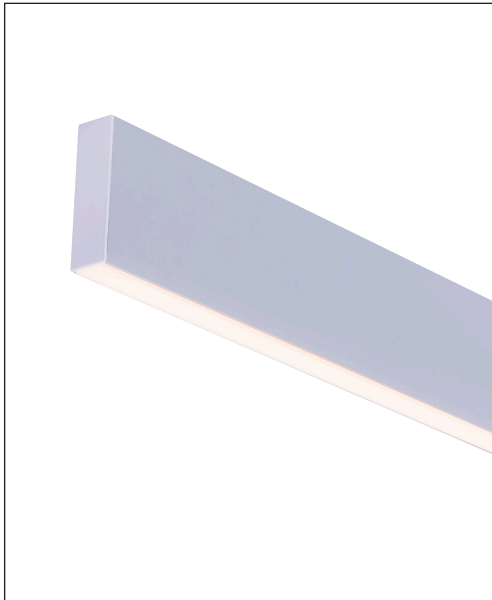

SUSPENDED ALUMINIUM PROFILE

20MM X 70MM SUSPENDED ALUMINIUM PROFILE	
MATERIAL	ALUMINIUM
COLOUR / FINISH	SILVER, BLACK OR WHITE
AVAILABLE LENGTHS	UP TO 3000MM CONTINUOUS
LED STRIP TYPE	UP TO 15MM X 6MM
DIFFUSER TYPE	STANDARD UV STABILISED PC
IP RATING	IP20
WARRANTY	5 YEARS REPLACEMENT

ALUMINIUM SILVER	
HCP-4412070	Custom Cut Length - Supplied with 2x End Caps per length
HCP-4412070-3M	3000mm Length - Supplied with 6x End Caps
ALUMINIUM BLACK	
HCP-4422070	Custom Cut Length - Supplied with 2x End Caps per length
HCP-4422070-3M	3000mm Length - Supplied with 6x End Caps
ALUMINIUM WHITE	
HCP-4432070	Custom Cut Length - Supplied with 2x End Caps per length
HCP-4432070-3M	3000mm Length - Supplied with 6x End Caps