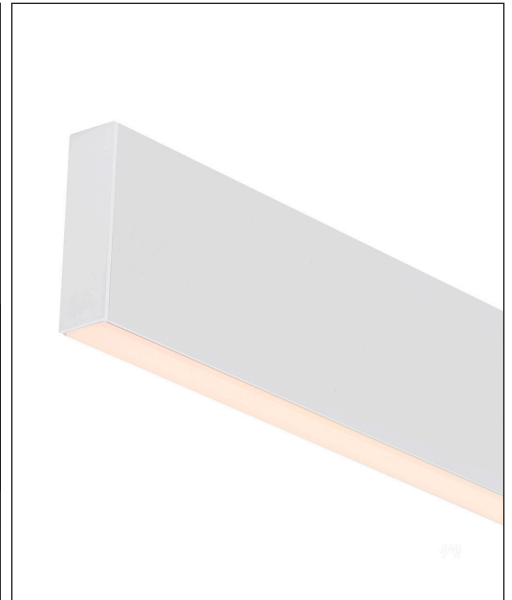

SUSPENDED ALUMINIUM PROFILE

20MM X 70MM SUSPENDED ALUMINIUM PROFILE	
MATERIAL	ALUMINIUM
COLOUR / FINISH	SILVER, BLACK OR WHITE
AVAILABLE LENGTHS	UP TO 3000MM CONTINUOUS
LED STRIP TYPE	UP TO 15MM X 6MM
DIFFUSER TYPE	STANDARD UV STABILISED PC
IP RATING	IP20
WARRANTY	5 YEARS REPLACEMENT

ALUMINIUM SILVER	
HCP-4412070	Custom Cut Length - Supplied with 2x End Caps per length
HCP-4412070-3M	3000mm Length - Supplied with 6x End Caps
ALUMINIUM BLACK	
HCP-4422070	Custom Cut Length - Supplied with 2x End Caps per length
HCP-4422070-3M	3000mm Length - Supplied with 6x End Caps
ALUMINIUM WHITE	
HCP-4432070	Custom Cut Length - Supplied with 2x End Caps per length
HCP-4432070-3M	3000mm Length - Supplied with 6x End Caps