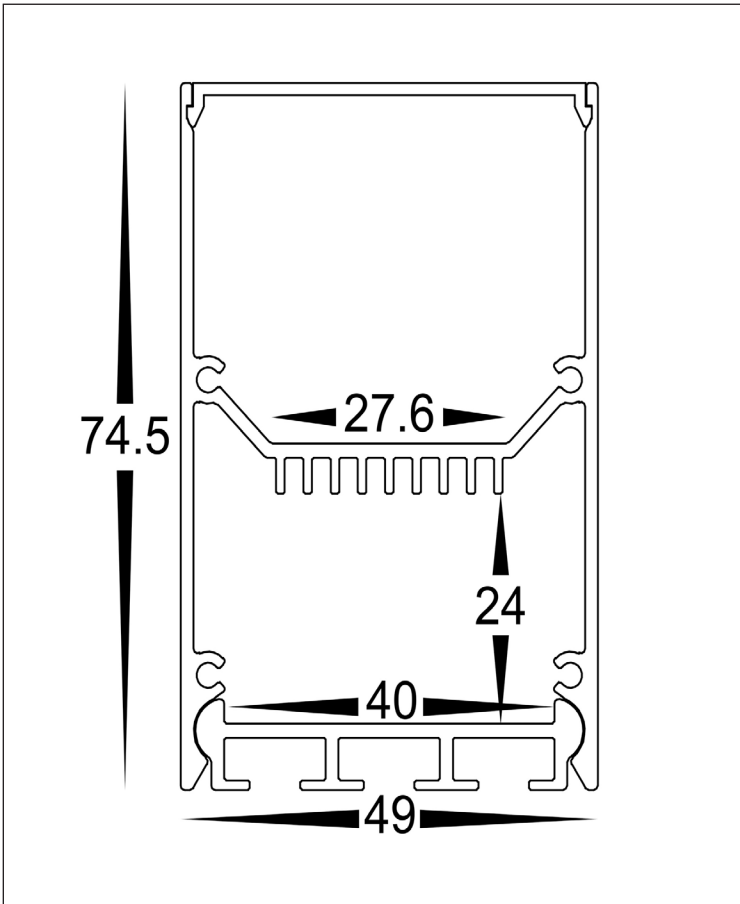

SUSPENDED ALUMINIUM PROFILE

49MM X 75MM SUSPENDED ALUMINIUM PROFILE	
MATERIAL	ALUMINIUM
COLOUR / FINISH	SILVER
AVAILABLE LENGTHS	UP TO 3000MM CONTINUOUS
LED STRIP TYPE	UP TO 27M X 6MM
DIFFUSER TYPE	STANDARD UV STABILISED PC
IP RATING	IP20
WARRANTY	5 YEARS REPLACEMENT

ALUMINIUM SILVER	
HCP-4414975	Custom Cut Length - Supplied with 2x End Caps per length
HCP-4414975-3M	3000mm Length - Supplied with 6x End Caps

Suspension Kit to Suit
HCP-480001

QTY Required Per Length

- Up to 1500mm = 2
- 1500mm - 2500mm = 3
- 2500mm - 3000mm = 4