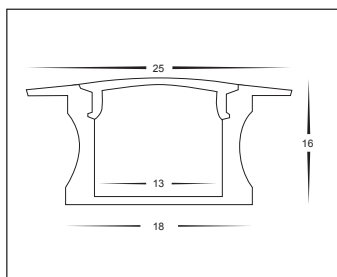

25MM X 16MM RECESSED ALUMINIUM PROFILE

PRODUCT DATA

25MM X 16MM	
MATERIAL	ALUMINIUM
COLOUR/FINISH	SILVER, MATT BLACK OR MATT WHITE
AVAILABLE LENGTHS	UP TO 3000MM CONTINUOUS
LED STRIP TYPE	UP TO 12MM (W) X 3MM (H)
DIFFUSER TYPE	PC STANDARD
IP RATING	IP20

HCP-4682515:
Diffuser available for continuous run of up to 20 metres

PRODUCT ORDERING

ALUMINIUM SILVER		
	HCP-4312515	CUSTOM CUT LENGTH: SUPPLIED WITH 2X MOUNTING CLIPS PER METRE + 2X END CAPS PER LENGTH
	HCP-4312515-3M	3 METRE LENGTH: SUPPLIED WITH 6X MOUNTING CLIPS + 6X END CAPS
ALUMINIUM BLACK		
	HCP-4322515	CUSTOM CUT LENGTH: SUPPLIED WITH 2X MOUNTING CLIPS PER METRE + 2X END CAPS PER LENGTH
	HCP-4322515-3M	3 METRE LENGTH: SUPPLIED WITH 6X MOUNTING CLIPS + 6X END CAPS
ALUMINIUM WHITE		
	HCP-4332515	CUSTOM CUT LENGTH: SUPPLIED WITH 2X MOUNTING CLIPS PER METRE + 2X END CAPS PER LENGTH
	HCP-4332515-3M	3 METRE LENGTH: SUPPLIED WITH 6X MOUNTING CLIPS + 6X END CAPS

MEASUREMENTS

SAMPLE INSTALLATION METHOD

MOUNTING CLIPS