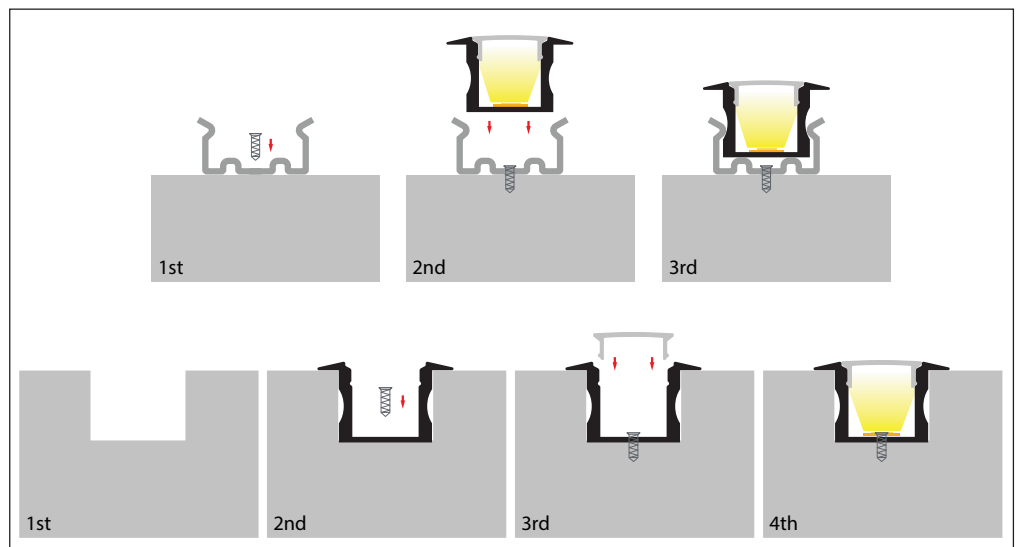

25MM X 16MM RECESSED ALUMINIUM PROFILE

PRODUCT DATA

25MM X 16MM	
MATERIAL	ALUMINIUM
COLOUR/FINISH	SILVER, MATT BLACK OR MATT WHITE
AVAILABLE LENGTHS	UP TO 3000MM CONTINUOUS
LED STRIP TYPE	UP TO 12MM (W) X 3MM (H)
DIFFUSER TYPE	PC STANDARD
IP RATING	IP20

HCP-4682515:
Diffuser available for continuous run of up to 20 metres

PRODUCT ORDERING

ALUMINIUM SILVER		
	HCP-4312515	CUSTOM CUT LENGTH: SUPPLIED WITH 2X MOUNTING CLIPS PER METRE + 2X END CAPS PER LENGTH
	HCP-4312515-3M	3 METRE LENGTH: SUPPLIED WITH 6X MOUNTING CLIPS + 6X END CAPS
ALUMINIUM BLACK		
	HCP-4322515	CUSTOM CUT LENGTH: SUPPLIED WITH 2X MOUNTING CLIPS PER METRE + 2X END CAPS PER LENGTH
	HCP-4322515-3M	3 METRE LENGTH: SUPPLIED WITH 6X MOUNTING CLIPS + 6X END CAPS
ALUMINIUM WHITE		
	HCP-4332515	CUSTOM CUT LENGTH: SUPPLIED WITH 2X MOUNTING CLIPS PER METRE + 2X END CAPS PER LENGTH
	HCP-4332515-3M	3 METRE LENGTH: SUPPLIED WITH 6X MOUNTING CLIPS + 6X END CAPS

MEASUREMENTS

SAMPLE INSTALLATION METHOD

MOUNTING CLIPS