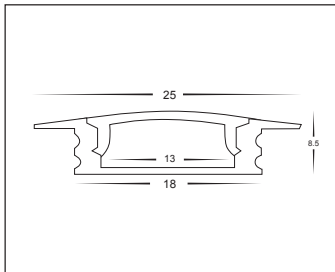

25MM X 9MM RECESSED ALUMINIUM PROFILE

PRODUCT DATA

25MM X 9MM	
MATERIAL	ALUMINIUM
COLOUR/FINISH	SILVER, MATT BLACK OR MATT WHITE
AVAILABLE LENGTHS	UP TO 3000MM CONTINUOUS
LED STRIP TYPE	UP TO 12MM (W) X 3MM (H)
DIFFUSER TYPE	PC STANDARD
IP RATING	IP20

HCP-4682507:
Diffuser available for continuous run of up to 20 metres

PRODUCT ORDERING

ALUMINIUM SILVER		
	HCP-4312507	CUSTOM CUT LENGTH: SUPPLIED WITH 2X MOUNTING CLIPS PER METRE + 2X END CAPS PER LENGTH
	HCP-4312507-3M	3 METRE LENGTH: SUPPLIED WITH 6X MOUNTING CLIPS + 6X END CAPS
ALUMINIUM BLACK		
	HCP-4322507	CUSTOM CUT LENGTH: SUPPLIED WITH 2X MOUNTING CLIPS PER METRE + 2X END CAPS PER LENGTH
	HCP-4322507-3M	3 METRE LENGTH: SUPPLIED WITH 6X MOUNTING CLIPS + 6X END CAPS
ALUMINIUM WHITE		
	HCP-4332507	CUSTOM CUT LENGTH: SUPPLIED WITH 2X MOUNTING CLIPS PER METRE + 2X END CAPS PER LENGTH
	HCP-4332507-3M	3 METRE LENGTH: SUPPLIED WITH 6X MOUNTING CLIPS + 6X END CAPS

MEASUREMENTS

MOUNTING CLIPS

SAMPLE INSTALLATION METHOD