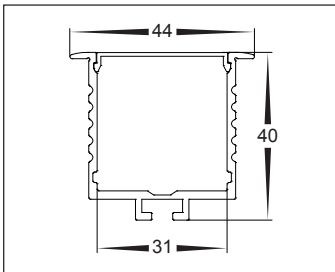

## PRODUCT DATA

45MM X 40MM	
MATERIAL	ALUMINIUM
COLOUR/FINISH	SILVER
AVAILABLE LENGTHS	UP TO 3000MM CONTINUOUS
LED STRIP TYPE	UP TO 30MM (W) X 6MM (H)
DIFFUSER TYPE	PC STANDARD
IP RATING	IP20

**HCP-4684540:**  
Diffuser available for continuous run of up to 20 metres

## PRODUCT ORDERING

ALUMINIUM SILVER		
	<b>HCP-4314540</b>	CUSTOM CUT LENGTH: SUPPLIED WITH 2X SPRING CLIPS PER METRE + 2X END CAPS PER LENGTH
	<b>HCP-4314540-3M</b>	3 METRE LENGTH: SUPPLIED WITH 6X SPRING CLIPS + 6X END CAPS

## MEASUREMENTS