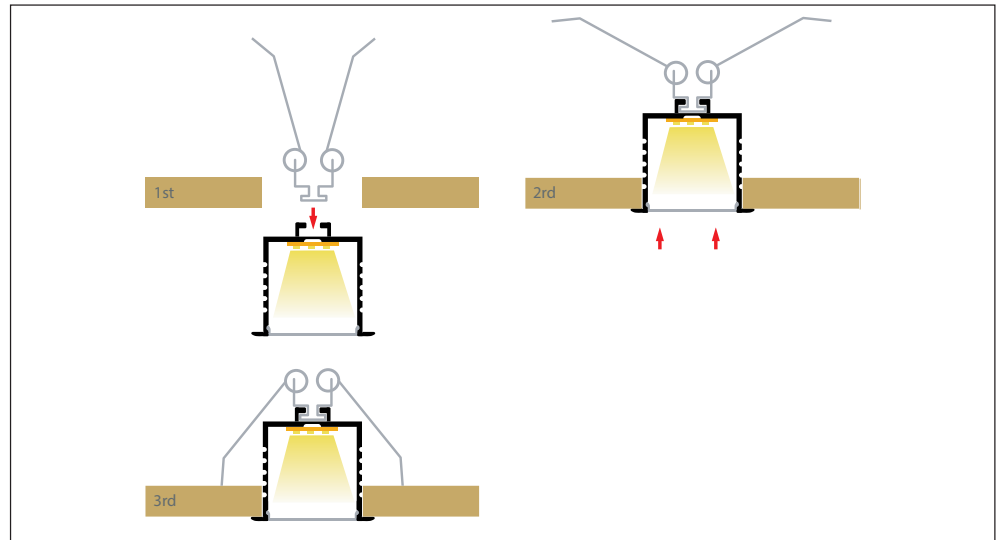

SAMPLE INSTALLATION METHOD

*Colour will vary from colour shown, additional charges will apply.