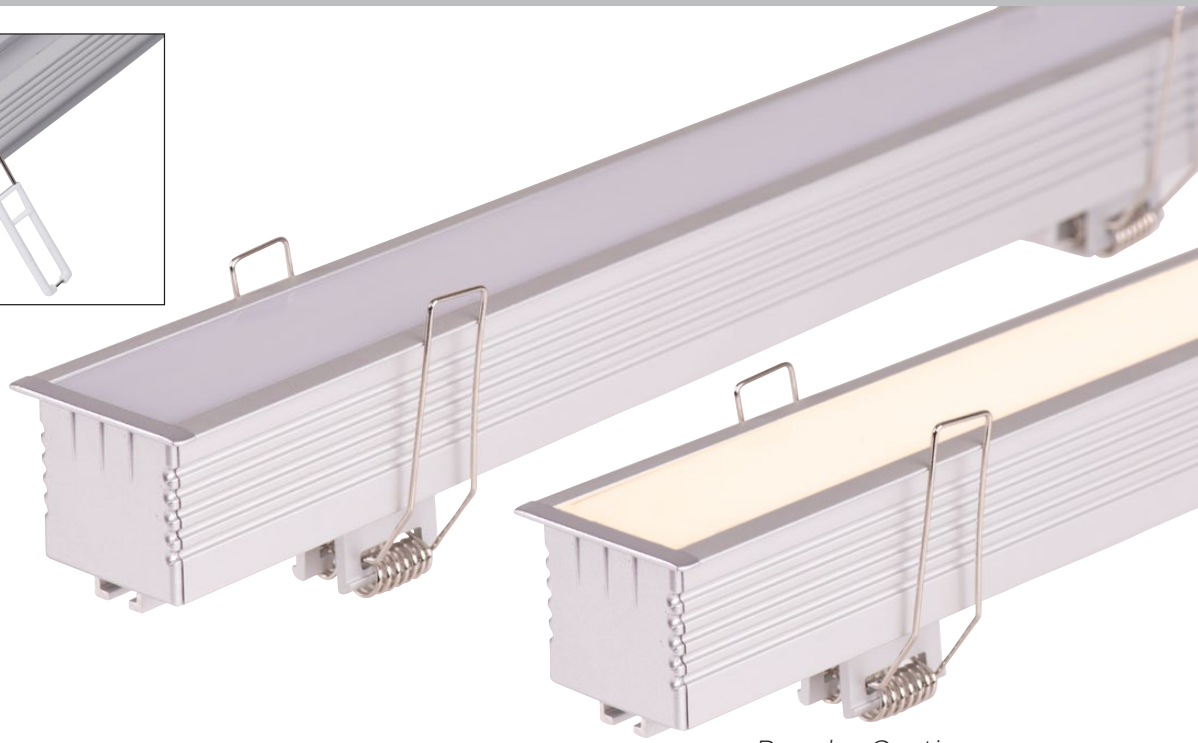

# 45MM X 40MM RECESSED ALUMINIUM PROFILE

Powder Coating Available\*

## PRODUCT DATA

45MM X 40MM	
MATERIAL	ALUMINIUM
COLOUR/FINISH	SILVER
AVAILABLE LENGTHS	UP TO 3000MM CONTINUOUS
LED STRIP TYPE	UP TO 30MM (W) X 6MM (H)
DIFFUSER TYPE	PC STANDARD
IP RATING	IP20

**HCP-4684540:**  
Diffuser available for continuous run of up to 20 metres

## PRODUCT ORDERING

ALUMINIUM SILVER		
	<b>HCP-4314540</b>	CUSTOM CUT LENGTH: SUPPLIED WITH 2X SPRING CLIPS PER METRE + 2X END CAPS PER LENGTH
	<b>HCP-4314540-3M</b>	3 METRE LENGTH: SUPPLIED WITH 6X SPRING CLIPS + 6X END CAPS