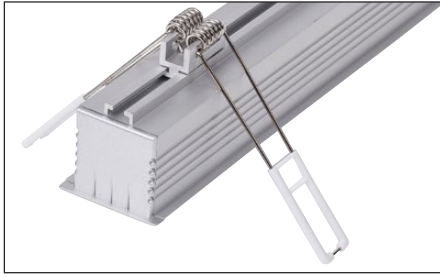

# 45MM X 40MM RECESSED ALUMINIUM PROFILE

Powder Coating Available\*

## PRODUCT DATA

45MM X 40MM	
MATERIAL	ALUMINIUM
COLOUR/FINISH	SILVER
AVAILABLE LENGTHS	UP TO 3000MM CONTINUOUS
LED STRIP TYPE	UP TO 30MM (W) X 6MM (H)
DIFFUSER TYPE	PC STANDARD
IP RATING	IP20

**HCP-4684540:**  
Diffuser available for continuous run of up to 20 metres

## PRODUCT ORDERING

ALUMINIUM SILVER		
	<b>HCP-4314540</b>	CUSTOM CUT LENGTH: SUPPLIED WITH 2X SPRING CLIPS PER METRE + 2X END CAPS PER LENGTH
	<b>HCP-4314540-3M</b>	3 METRE LENGTH: SUPPLIED WITH 6X SPRING CLIPS + 6X END CAPS