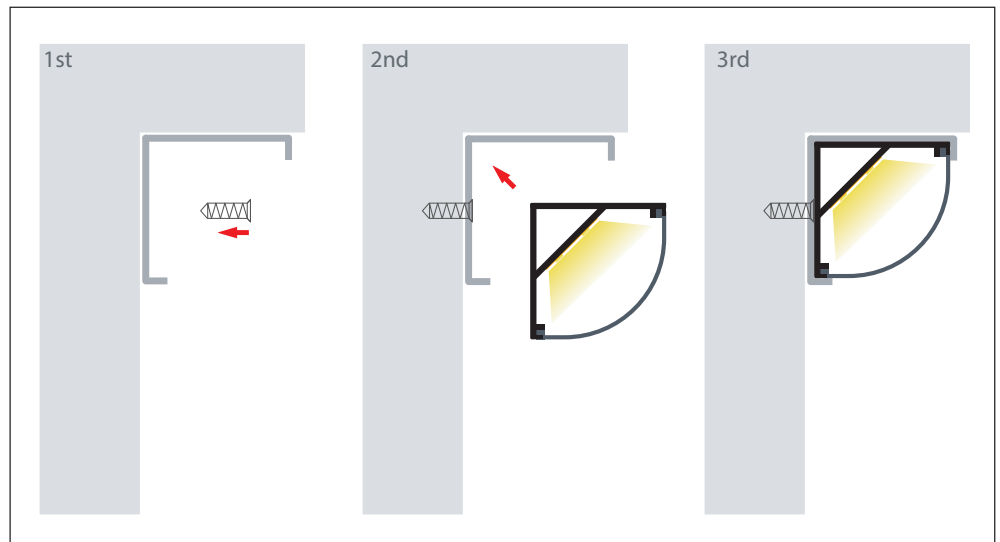

30MM X 30MM CORNER ALUMINIUM PROFILE

PRODUCT DATA

30MM X 30MM	
MATERIAL	ALUMINIUM
COLOUR/FINISH	SILVER
AVAILABLE LENGTHS	UP TO 3000MM CONTINUOUS
LED STRIP TYPE	UP TO 20MM (W) X 4MM (H)
DIFFUSER TYPE	PC STANDARD
IP RATING	IP20

Powder Coating Available*

PRODUCT ORDERING

ALUMINIUM SILVER		
	HCP-4213030	CUSTOM CUT LENGTH: SUPPLIED WITH 2X MOUNTING CLIPS PER METRE + 2X END CAPS PER LENGTH
	HCP-4213030-3M	3 METRE LENGTH: SUPPLIED WITH 6X MOUNTING CLIPS + 6X END CAPS

MEASUREMENTS

MOUNTING CLIPS

SAMPLE INSTALLATION METHOD

*Colour will vary from colour shown, additional charges will apply.