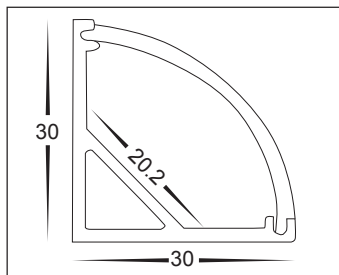

MEASUREMENTS