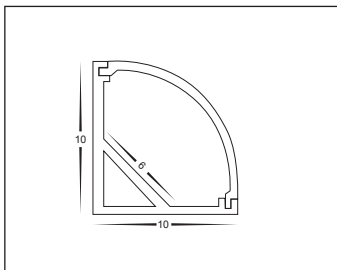

10MM X 10MM CORNER ALUMINIUM PROFILE

PRODUCT DATA

10MM X 10MM	
MATERIAL	ALUMINIUM
COLOUR/FINISH	SILVER
AVAILABLE LENGTHS	UP TO 3000MM CONTINUOUS
LED STRIP TYPE	UP TO 6MM (W) X 2MM (H)
DIFFUSER TYPE	PC STANDARD
IP RATING	IP20

PRODUCT ORDERING

ALUMINIUM SILVER		
	HCP-4211010	CUSTOM CUT LENGTH: SUPPLIED WITH 2X MOUNTING CLIPS PER METRE + 2X END CAPS PER LENGTH
	HCP-4211010-3M	3 METRE LENGTH: SUPPLIED WITH 6X MOUNTING CLIPS + 6X END CAPS

MEASUREMENTS

MOUNTING CLIPS

SAMPLE INSTALLATION METHOD