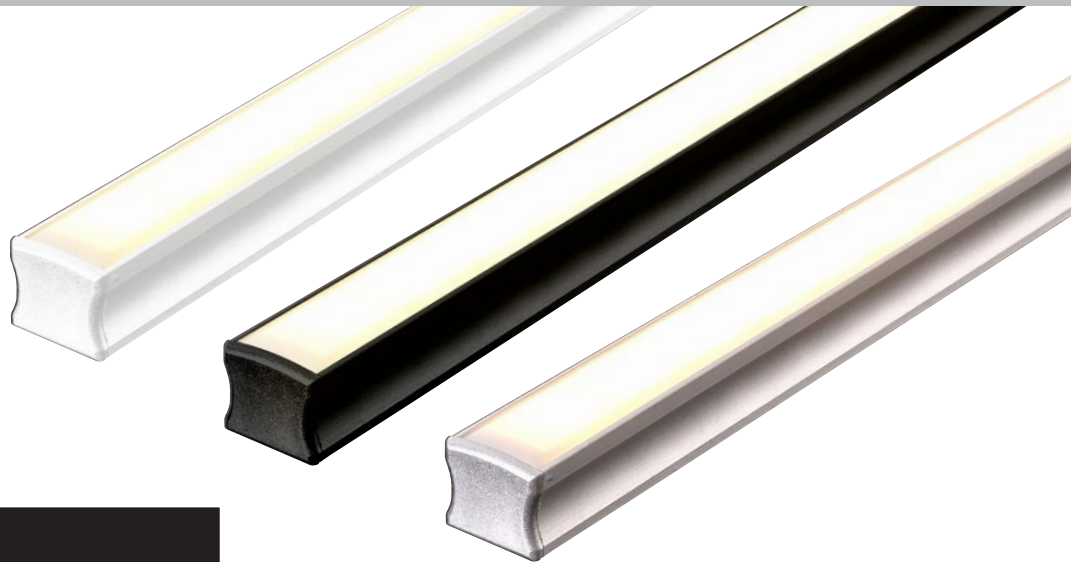

18MM X 16MM SURFACE MOUNTED ALUMINIUM PROFILE

PRODUCT DATA

18MM X 16MM	
MATERIAL	ALUMINIUM
COLOUR/FINISH	SILVER, MATT BLACK OR MATT WHITE
AVAILABLE LENGTHS	UP TO 3000MM CONTINUOUS
LED STRIP TYPE	UP TO 12MM (W) X 3MM (H)
DIFFUSER TYPE	PC STANDARD
IP RATING	IP20

HCP-4681815:
Diffuser available for continuous run of up to 20 metres

PRODUCT ORDERING

ALUMINIUM SILVER		
	HCP-4111815	CUSTOM CUT LENGTH: SUPPLIED WITH 2X MOUNTING CLIPS PER METRE + 2X END CAPS PER LENGTH
	HCP-4111815-3M	3 METRE LENGTH: SUPPLIED WITH 6X MOUNTING CLIPS + 6X END CAPS
ALUMINIUM BLACK		
	HCP-4121815	CUSTOM CUT LENGTH: SUPPLIED WITH 2X MOUNTING CLIPS PER METRE + 2X END CAPS PER LENGTH
	HCP-4121815-3M	3 METRE LENGTH: SUPPLIED WITH 6X MOUNTING CLIPS + 6X END CAPS
ALUMINIUM WHITE		
	HCP-4131815	CUSTOM CUT LENGTH: SUPPLIED WITH 2X MOUNTING CLIPS PER METRE + 2X END CAPS PER LENGTH
	HCP-4131815-3M	3 METRE LENGTH: SUPPLIED WITH 6X MOUNTING CLIPS + 6X END CAPS