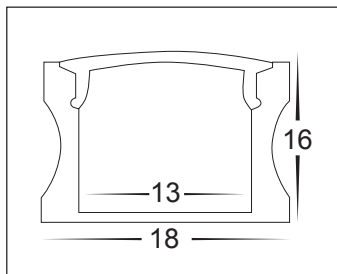

18MM X 16MM SURFACE MOUNTED ALUMINIUM PROFILE

PRODUCT DATA

18MM X 16MM	
MATERIAL	ALUMINIUM
COLOUR/FINISH	SILVER, MATT BLACK OR MATT WHITE
AVAILABLE LENGTHS	UP TO 3000MM CONTINUOUS
LED STRIP TYPE	UP TO 12MM (W) X 3MM (H)
DIFFUSER TYPE	PC STANDARD
IP RATING	IP20

HCP-4681815:
Diffuser available for continuous run of up to 20 metres

PRODUCT ORDERING

ALUMINIUM SILVER		
	HCP-4111815	CUSTOM CUT LENGTH: SUPPLIED WITH 2X MOUNTING CLIPS PER METRE + 2X END CAPS PER LENGTH
	HCP-4111815-3M	3 METRE LENGTH: SUPPLIED WITH 6X MOUNTING CLIPS + 6X END CAPS
ALUMINIUM BLACK		
	HCP-4121815	CUSTOM CUT LENGTH: SUPPLIED WITH 2X MOUNTING CLIPS PER METRE + 2X END CAPS PER LENGTH
	HCP-4121815-3M	3 METRE LENGTH: SUPPLIED WITH 6X MOUNTING CLIPS + 6X END CAPS
ALUMINIUM WHITE		
	HCP-4131815	CUSTOM CUT LENGTH: SUPPLIED WITH 2X MOUNTING CLIPS PER METRE + 2X END CAPS PER LENGTH
	HCP-4131815-3M	3 METRE LENGTH: SUPPLIED WITH 6X MOUNTING CLIPS + 6X END CAPS

MEASUREMENTS

MOUNTING CLIPS

SAMPLE INSTALLATION METHOD