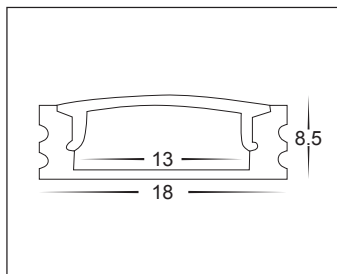

18MM X 9MM SURFACE MOUNTED ALUMINIUM PROFILE

PRODUCT DATA

18MM X 9MM	
MATERIAL	ALUMINIUM
COLOUR/FINISH	SILVER, MATT BLACK OR MATT WHITE
AVAILABLE LENGTHS	UP TO 3000MM CONTINUOUS
LED STRIP TYPE	UP TO 12MM (W) X 3MM (H)
DIFFUSER TYPE	PC STANDARD
IP RATING	IP20

HCP-4681707:
Diffuser available for continuous run of up to 20 metres

PRODUCT ORDERING

ALUMINIUM SILVER		
	HCP-4111707	CUSTOM CUT LENGTH: SUPPLIED WITH 2X MOUNTING CLIPS PER METRE + 2X END CAPS PER LENGTH
	HCP-4111707-3M	3 METRE LENGTH: SUPPLIED WITH 6X MOUNTING CLIPS + 6X END CAPS
ALUMINIUM BLACK		
	HCP-4121707	CUSTOM CUT LENGTH: SUPPLIED WITH 2X MOUNTING CLIPS PER METRE + 2X END CAPS PER LENGTH
	HCP-4121707-3M	3 METRE LENGTH: SUPPLIED WITH 6X MOUNTING CLIPS + 6X END CAPS
ALUMINIUM WHITE		
	HCP-4131707	CUSTOM CUT LENGTH: SUPPLIED WITH 2X MOUNTING CLIPS PER METRE + 2X END CAPS PER LENGTH
	HCP-4131707-3M	3 METRE LENGTH: SUPPLIED WITH 6X MOUNTING CLIPS + 6X END CAPS

MEASUREMENTS

MOUNTING CLIPS

SAMPLE INSTALLATION METHOD