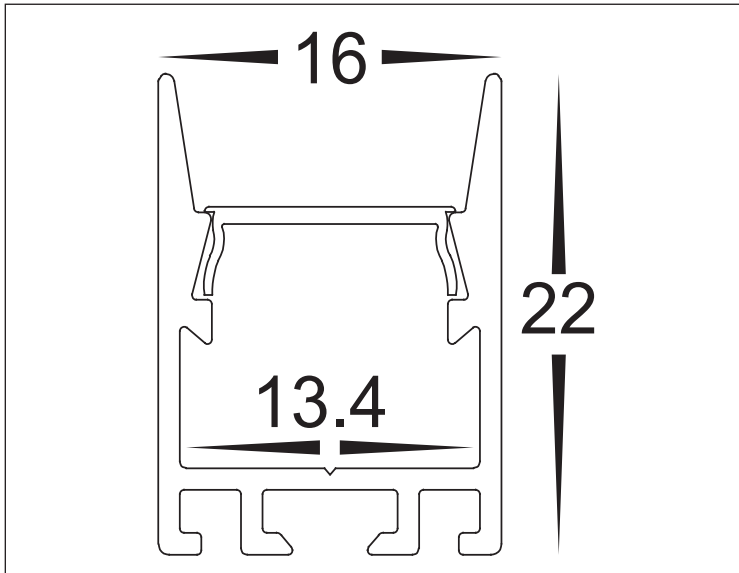

## 16MM X 22MM ALUMINIUM PROFILE

MATERIAL	ALUMINIUM
COLOUR / FINISH	SILVER, BLACK OR WHITE
AVAILABLE LENGTHS	UP TO 3000MM CONTINUOUS
LED STRIP TYPE	UP TO 13MM X 3MM
DIFFUSER TYPE	STANDARD UV STABILISED PC
IP RATING	IP20
WARRANTY	5 YEARS REPLACEMENT

## ALUMINIUM SILVER

HCP-411622	Custom Cut Length - Supplied with 2x End Caps per length
HCP-411622-3M	3000mm Length - Supplied with 6x End Caps

## ALUMINIUM BLACK

HCP-4121622	Custom Cut Length - Supplied with 2x End Caps per length
HCP-412622-3M	3000mm Length - Supplied with 6x End Caps

## ALUMINIUM WHITE

HCP-4131622	Custom Cut Length - Supplied with 2x End Caps per length
HCP-413622-3M	3000mm Length - Supplied with 6x End Caps

Suspension Kit to Suit  
HCP-480001

QTY Required Per Length