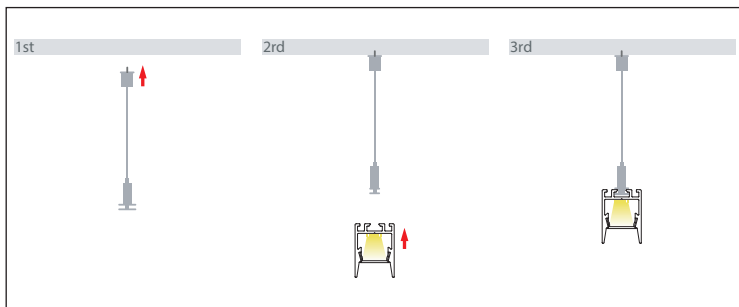

Long Diffuser up to 20m
HCP-4681622-LD

Black Diffuser
HCP-4681622-BLK

Web: www.havitcommercial.com.au
Email: sales@havitcommercial.com.au
Phone: 02 9381 8383
ADDRESS: 8/133 Beauchamp Road, Matraville, N.S.W., 2036

Warranty Terms & Conditions

Additional Information