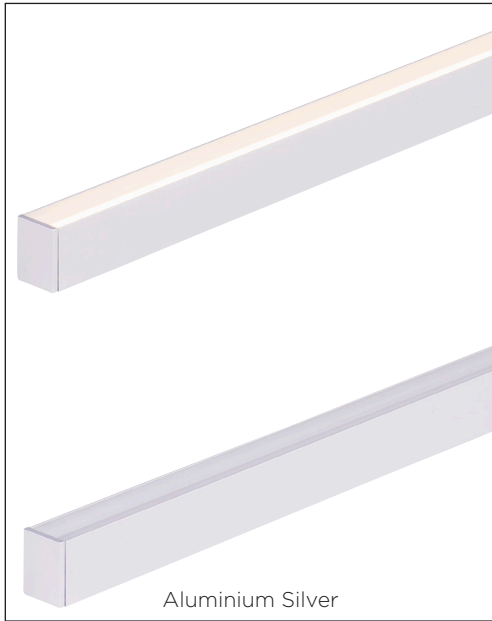

# SURFACE MOUNTED OR SUSPENDED ALUMINIUM PROFILE

Aluminium Silver

Aluminium Black

Aluminium White

## 16MM X 22MM ALUMINIUM PROFILE

MATERIAL	ALUMINIUM
COLOUR / FINISH	SILVER, BLACK OR WHITE
AVAILABLE LENGTHS	UP TO 3000MM CONTINUOUS
LED STRIP TYPE	UP TO 13MM X 3MM
DIFFUSER TYPE	STANDARD UV STABILISED PC
IP RATING	IP20
WARRANTY	5 YEARS REPLACEMENT

## ALUMINIUM SILVER

HCP-411622	Custom Cut Length - Supplied with 2x End Caps per length
HCP-411622-3M	3000mm Length - Supplied with 6x End Caps