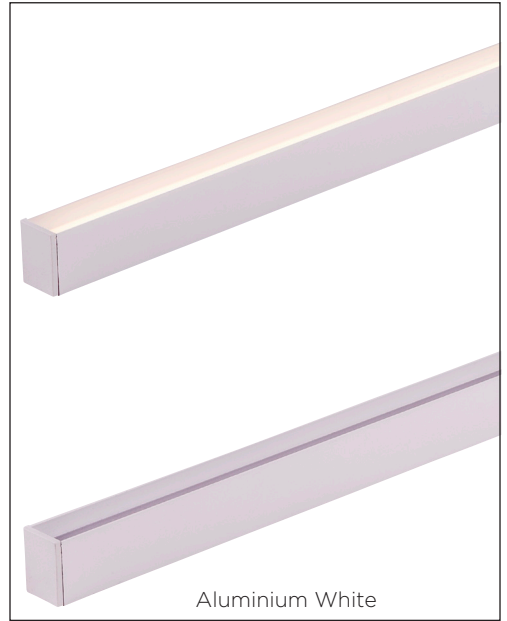

# SURFACE MOUNTED OR SUSPENDED ALUMINIUM PROFILE

Aluminium Silver

Aluminium Black

Aluminium White

## 16MM X 22MM ALUMINIUM PROFILE

MATERIAL	ALUMINIUM
COLOUR / FINISH	SILVER, BLACK OR WHITE
AVAILABLE LENGTHS	UP TO 3000MM CONTINUOUS
LED STRIP TYPE	UP TO 13MM X 3MM
DIFFUSER TYPE	STANDARD UV STABILISED PC
IP RATING	IP20
WARRANTY	5 YEARS REPLACEMENT

## ALUMINIUM SILVER

HCP-411622	Custom Cut Length - Supplied with 2x End Caps per length
HCP-411622-3M	3000mm Length - Supplied with 6x End Caps