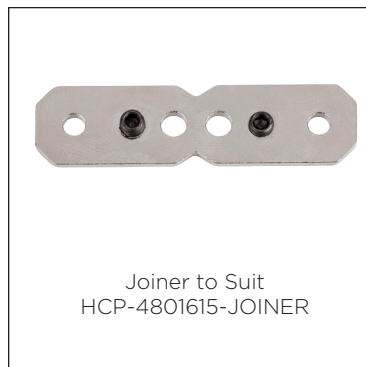

SURFACE MOUNTED ALUMINIUM PROFILE

Aluminium Silver

Aluminium Black

Aluminium White

| 16MM X 15MM SURFACE MOUNTED ALUMINIUM PROFILE | |
|-----------------------------------------------|---------------------------|
| MATERIAL | ALUMINIUM |
| COLOUR / FINISH | SILVER, BLACK OR WHITE |
| AVAILABLE LENGTHS | UP TO 3000MM CONTINUOUS |
| LED STRIP TYPE | UP TO 10MM X 3MM |
| DIFFUSER TYPE | STANDARD UV STABILISED PC |
| IP RATING | IP20 |
| WARRANTY | 5 YEARS REPLACEMENT |

| ALUMINIUM SILVER | |
|------------------|-------------------------------------------------------------|
| HCP-4111615 | Custom Cut Length - Supplied with 2x End Caps per length |
| HCP-4111615-3M | 3000mm Length - Supplied with 6x End Caps |
| ALUMINIUM BLACK | |
| HCP-4121615 | Custom Cut Length - Supplied with 2x End Caps per length |
| HCP-4121615-3M | 3000mm Length - Supplied with 6x End Caps |
| ALUMINIUM WHITE | |
| HCP-4131615 | Custom Cut Length - Supplied with 2x End Caps per length |
| HCP-4131615-3M | 3000mm Length - Supplied with 6x End Caps |