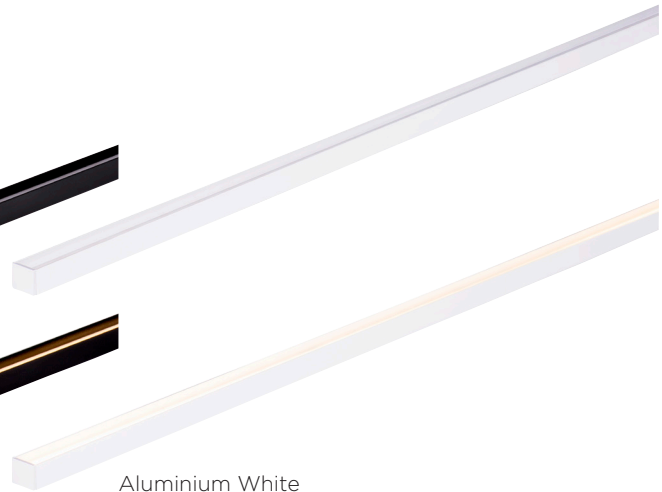

SURFACE MOUNTED ALUMINIUM PROFILE

Aluminium Silver

Aluminium Black

Aluminium White

| 16MM X 15MM SURFACE MOUNTED ALUMINIUM PROFILE | |
|-----------------------------------------------|---------------------------|
| MATERIAL | ALUMINIUM |
| COLOUR / FINISH | SILVER, BLACK OR WHITE |
| AVAILABLE LENGTHS | UP TO 3000MM CONTINUOUS |
| LED STRIP TYPE | UP TO 10MM X 3MM |
| DIFFUSER TYPE | STANDARD UV STABILISED PC |
| IP RATING | IP20 |
| WARRANTY | 5 YEARS REPLACEMENT |

| ALUMINIUM SILVER | |
|------------------|-------------------------------------------------------------|
| HCP-4111615 | Custom Cut Length - Supplied with 2x End Caps per length |
| HCP-4111615-3M | 3000mm Length - Supplied with 6x End Caps |
| ALUMINIUM BLACK | |
| HCP-4121615 | Custom Cut Length - Supplied with 2x End Caps per length |
| HCP-4121615-3M | 3000mm Length - Supplied with 6x End Caps |
| ALUMINIUM WHITE | |
| HCP-4131615 | Custom Cut Length - Supplied with 2x End Caps per length |
| HCP-4131615-3M | 3000mm Length - Supplied with 6x End Caps |