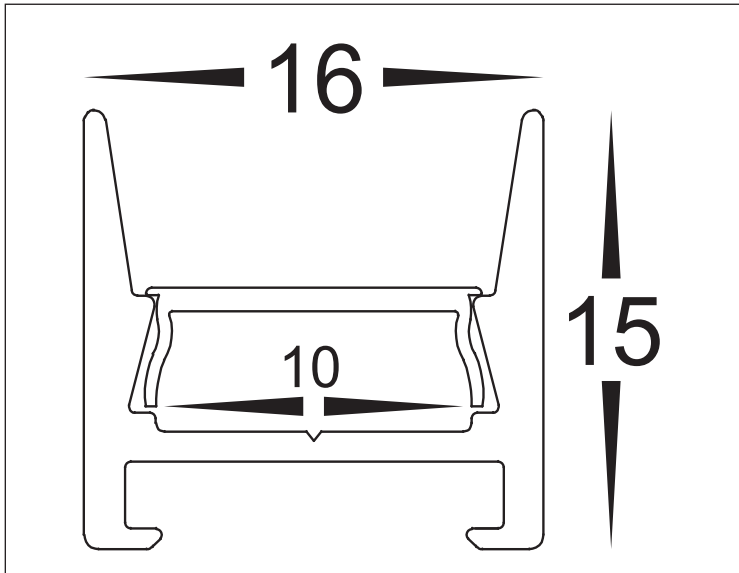

SURFACE MOUNTED ALUMINIUM PROFILE

Aluminium Silver

Aluminium Black

Aluminium White

| 16MM X 15MM SURFACE MOUNTED ALUMINIUM PROFILE | |
|-----------------------------------------------|---------------------------|
| MATERIAL | ALUMINIUM |
| COLOUR / FINISH | SILVER, BLACK OR WHITE |
| AVAILABLE LENGTHS | UP TO 3000MM CONTINUOUS |
| LED STRIP TYPE | UP TO 10MM X 3MM |
| DIFFUSER TYPE | STANDARD UV STABILISED PC |
| IP RATING | IP20 |
| WARRANTY | 5 YEARS REPLACEMENT |

| ALUMINIUM SILVER | |
|------------------|-------------------------------------------------------------|
| HCP-4111615 | Custom Cut Length - Supplied with 2x End Caps per length |
| HCP-4111615-3M | 3000mm Length - Supplied with 6x End Caps |
| ALUMINIUM BLACK | |
| HCP-4121615 | Custom Cut Length - Supplied with 2x End Caps per length |
| HCP-4121615-3M | 3000mm Length - Supplied with 6x End Caps |
| ALUMINIUM WHITE | |
| HCP-4131615 | Custom Cut Length - Supplied with 2x End Caps per length |
| HCP-4131615-3M | 3000mm Length - Supplied with 6x End Caps |