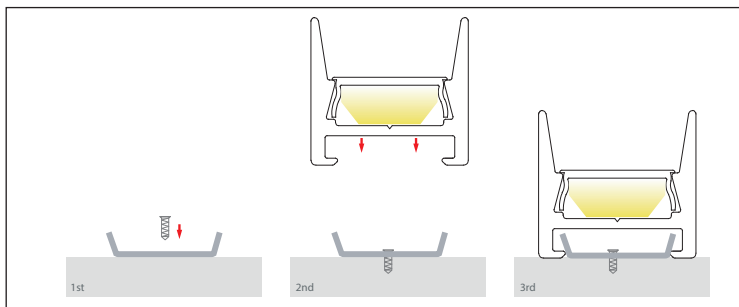

SURFACE MOUNTED ALUMINIUM PROFILE

Aluminium Silver

Aluminium Black

Aluminium White

| 16MM X 15MM SURFACE MOUNTED ALUMINIUM PROFILE | |
|-----------------------------------------------|---------------------------|
| MATERIAL | ALUMINIUM |
| COLOUR / FINISH | SILVER, BLACK OR WHITE |
| AVAILABLE LENGTHS | UP TO 3000MM CONTINUOUS |
| LED STRIP TYPE | UP TO 10MM X 3MM |
| DIFFUSER TYPE | STANDARD UV STABILISED PC |
| IP RATING | IP20 |
| WARRANTY | 5 YEARS REPLACEMENT |

| ALUMINIUM SILVER | |
|------------------|-------------------------------------------------------------|
| HCP-4111615 | Custom Cut Length - Supplied with 2x End Caps per length |
| HCP-4111615-3M | 3000mm Length - Supplied with 6x End Caps |
| ALUMINIUM BLACK | |
| HCP-4121615 | Custom Cut Length - Supplied with 2x End Caps per length |
| HCP-4121615-3M | 3000mm Length - Supplied with 6x End Caps |
| ALUMINIUM WHITE | |
| HCP-4131615 | Custom Cut Length - Supplied with 2x End Caps per length |
| HCP-4131615-3M | 3000mm Length - Supplied with 6x End Caps |