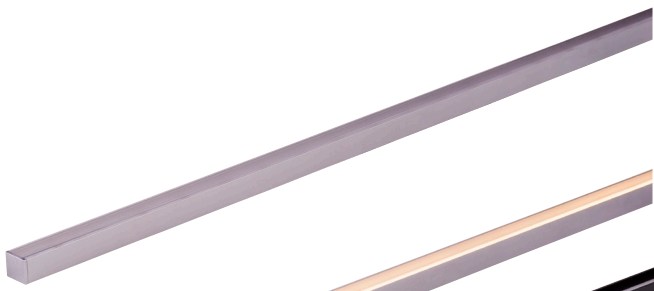

SURFACE MOUNTED ALUMINIUM PROFILE

Aluminium Silver

Aluminium Black

Aluminium White

| 16MM X 15MM SURFACE MOUNTED ALUMINIUM PROFILE | |
|-----------------------------------------------|---------------------------|
| MATERIAL | ALUMINIUM |
| COLOUR / FINISH | SILVER, BLACK OR WHITE |
| AVAILABLE LENGTHS | UP TO 3000MM CONTINUOUS |
| LED STRIP TYPE | UP TO 10MM X 3MM |
| DIFFUSER TYPE | STANDARD UV STABILISED PC |
| IP RATING | IP20 |
| WARRANTY | 5 YEARS REPLACEMENT |

| ALUMINIUM SILVER | |
|------------------|-------------------------------------------------------------|
| HCP-4111615 | Custom Cut Length - Supplied with 2x End Caps per length |
| HCP-4111615-3M | 3000mm Length - Supplied with 6x End Caps |
| ALUMINIUM BLACK | |
| HCP-4121615 | Custom Cut Length - Supplied with 2x End Caps per length |
| HCP-4121615-3M | 3000mm Length - Supplied with 6x End Caps |
| ALUMINIUM WHITE | |
| HCP-4131615 | Custom Cut Length - Supplied with 2x End Caps per length |
| HCP-4131615-3M | 3000mm Length - Supplied with 6x End Caps |