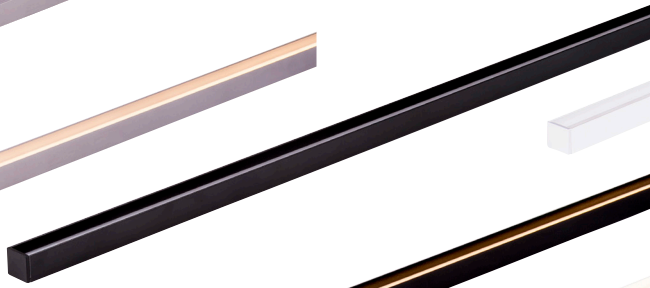

SURFACE MOUNTED ALUMINIUM PROFILE

Aluminium Silver

Aluminium Black

Aluminium White

| 16MM X 15MM SURFACE MOUNTED ALUMINIUM PROFILE | |
|-----------------------------------------------|---------------------------|
| MATERIAL | ALUMINIUM |
| COLOUR / FINISH | SILVER, BLACK OR WHITE |
| AVAILABLE LENGTHS | UP TO 3000MM CONTINUOUS |
| LED STRIP TYPE | UP TO 10MM X 3MM |
| DIFFUSER TYPE | STANDARD UV STABILISED PC |
| IP RATING | IP20 |
| WARRANTY | 5 YEARS REPLACEMENT |

| ALUMINIUM SILVER | |
|------------------|-------------------------------------------------------------|
| HCP-4111615 | Custom Cut Length - Supplied with 2x End Caps per length |
| HCP-4111615-3M | 3000mm Length - Supplied with 6x End Caps |
| ALUMINIUM BLACK | |
| HCP-4121615 | Custom Cut Length - Supplied with 2x End Caps per length |
| HCP-4121615-3M | 3000mm Length - Supplied with 6x End Caps |
| ALUMINIUM WHITE | |
| HCP-4131615 | Custom Cut Length - Supplied with 2x End Caps per length |
| HCP-4131615-3M | 3000mm Length - Supplied with 6x End Caps |