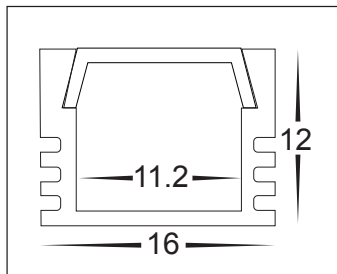

MEASUREMENTS