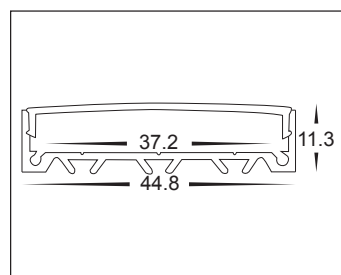

PRODUCT DATA

45MM X 12MM	
MATERIAL	ALUMINIUM
COLOUR/FINISH	SILVER
AVAILABLE LENGTHS	UP TO 3000MM CONTINUOUS
LED STRIP TYPE	UP TO 35MM (W) X 3MM (H)
DIFFUSER TYPE	PC STANDARD
IP RATING	IP20

PRODUCT ORDERING

ALUMINIUM SILVER		
	HCP-4114511	CUSTOM CUT LENGTH: SUPPLIED WITH 2X END CAPS PER LENGTH
	HCP-4114511-3M	3 METRE LENGTH: SUPPLIED WITH 6X END CAPS

MEASUREMENTS

SAMPLE INSTALLATION METHOD