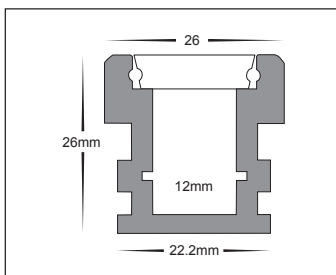

# 26MM X 26MM FOOT TRAFFICABLE ALUMINIUM PROFILE

## PRODUCT DATA

26MM X 26MM	
MATERIAL	ALUMINIUM
COLOUR/FINISH	SILVER
AVAILABLE LENGTHS	UP TO 3000MM CONTINUOUS
LED STRIP TYPE	UP TO 12MM (W) X 3MM (H)
DIFFUSER TYPE	PC STANDARD
IP RATING	IP20

## PRODUCT ORDERING

ALUMINIUM SILVER		
	<b>HCP-4112626</b>	CUSTOM CUT LENGTH: SUPPLIED WITH 2X END CAPS PER LENGTH
	<b>HCP-4112626-3M</b>	3 METRE LENGTH: SUPPLIED WITH 6X END CAPS

## MEASUREMENTS