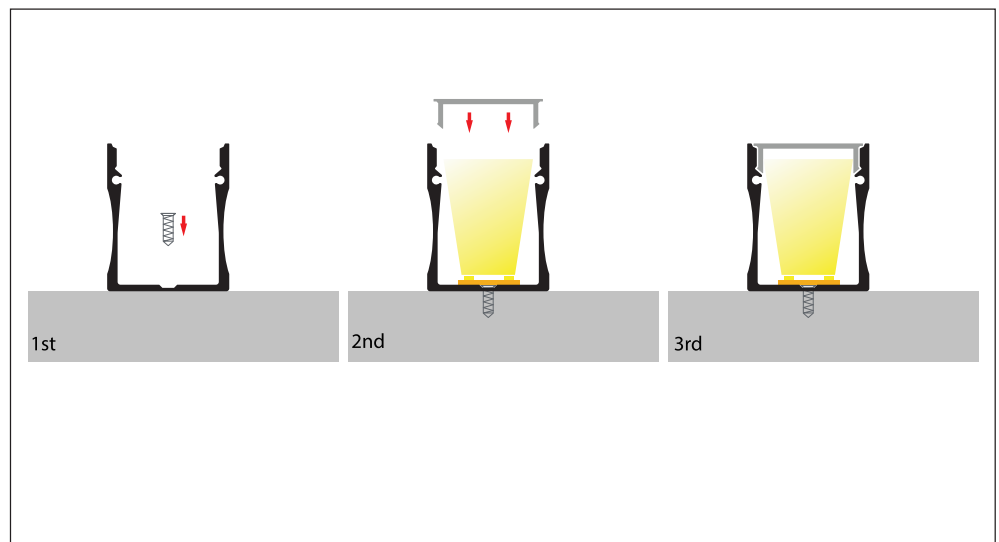

23MM X 28MM SURFACE MOUNTED ALUMINIUM PROFILE

PRODUCT DATA

23MM X 28MM	
MATERIAL	ALUMINIUM
COLOUR/FINISH	SILVER
AVAILABLE LENGTHS	UP TO 3000MM CONTINUOUS
LED STRIP TYPE	UP TO 19MM (W) X 6MM (H)
DIFFUSER TYPE	PC STANDARD
IP RATING	IP20

Powder Coating Available*

PRODUCT ORDERING

ALUMINIUM SILVER		
	HCP-4112320	CUSTOM CUT LENGTH: SUPPLIED WITH 2X END CAPS PER LENGTH
	HCP-4112320-3M	3 METRE LENGTH: SUPPLIED WITH 6X END CAPS

MEASUREMENTS

SAMPLE INSTALLATION METHOD

*Colour will vary from colour shown, additional charges will apply.