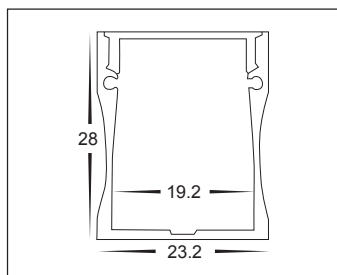

23MM X 28MM SURFACE MOUNTED ALUMINIUM PROFILE

PRODUCT DATA

23MM X 28MM	
MATERIAL	ALUMINIUM
COLOUR/FINISH	SILVER
AVAILABLE LENGTHS	UP TO 3000MM CONTINUOUS
LED STRIP TYPE	UP TO 19MM (W) X 6MM (H)
DIFFUSER TYPE	PC STANDARD
IP RATING	IP20

Powder Coating Available*

PRODUCT ORDERING

ALUMINIUM SILVER		
	HCP-4112320	CUSTOM CUT LENGTH: SUPPLIED WITH 2X END CAPS PER LENGTH
	HCP-4112320-3M	3 METRE LENGTH: SUPPLIED WITH 6X END CAPS

MEASUREMENTS

SAMPLE INSTALLATION METHOD