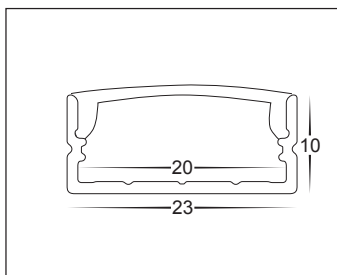

## PRODUCT DATA

23MM X 10MM	
MATERIAL	ALUMINIUM
COLOUR/FINISH	SILVER
AVAILABLE LENGTHS	UP TO 3000MM CONTINUOUS
LED STRIP TYPE	UP TO 20MM (W) X 4MM (H)
DIFFUSER TYPE	PC STANDARD
IP RATING	IP20

**HCP-4682310:**  
Diffuser available for continuous run of up to 20 metres

## PRODUCT ORDERING

ALUMINIUM SILVER		
	<b>HCP-4112310</b>	CUSTOM CUT LENGTH: SUPPLIED WITH 2X MOUNTING CLIPS PER METRE + 2X END CAPS PER LENGTH
	<b>HCP-4112310-3M</b>	3 METRE LENGTH: SUPPLIED WITH 6X MOUNTING CLIPS + 6X END CAPS

## MEASUREMENTS