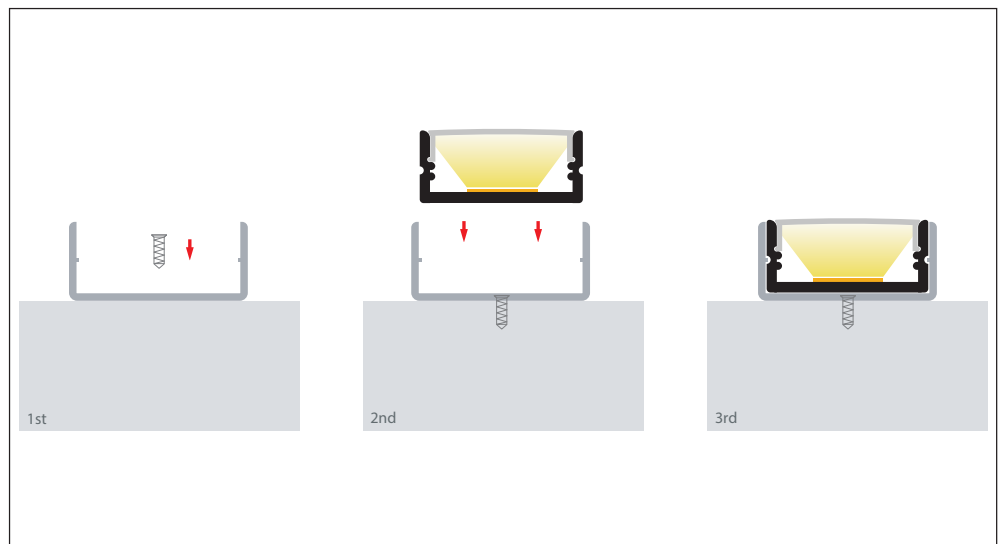

SAMPLE INSTALLATION METHOD

*Colour will vary from colour shown, additional charges will apply.

Address: 8/133 Beauchamp Road, Matraville, N.S.W. 2036

Web: www.havitcommercial.com.au
E-mail: sales@havitcommercial.com.au