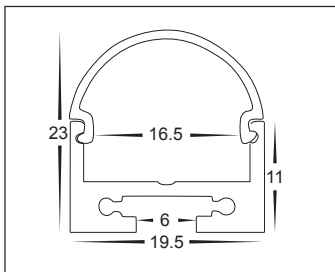

## PRODUCT DATA

20MM X 23MM	
MATERIAL	ALUMINIUM
COLOUR/FINISH	SILVER
AVAILABLE LENGTHS	UP TO 3000MM CONTINUOUS
LED STRIP TYPE	UP TO 16MM (W) X 6MM (H)
DIFFUSER TYPE	PC STANDARD
IP RATING	IP20

## PRODUCT ORDERING

ALUMINIUM SILVER		
	<b>HCP-4112119</b>	CUSTOM CUT LENGTH: SUPPLIED WITH 2X END CAPS PER LENGTH
	<b>HCP-4112119-3M</b>	3 METRE LENGTH: SUPPLIED WITH 6X END CAPS

## MEASUREMENTS