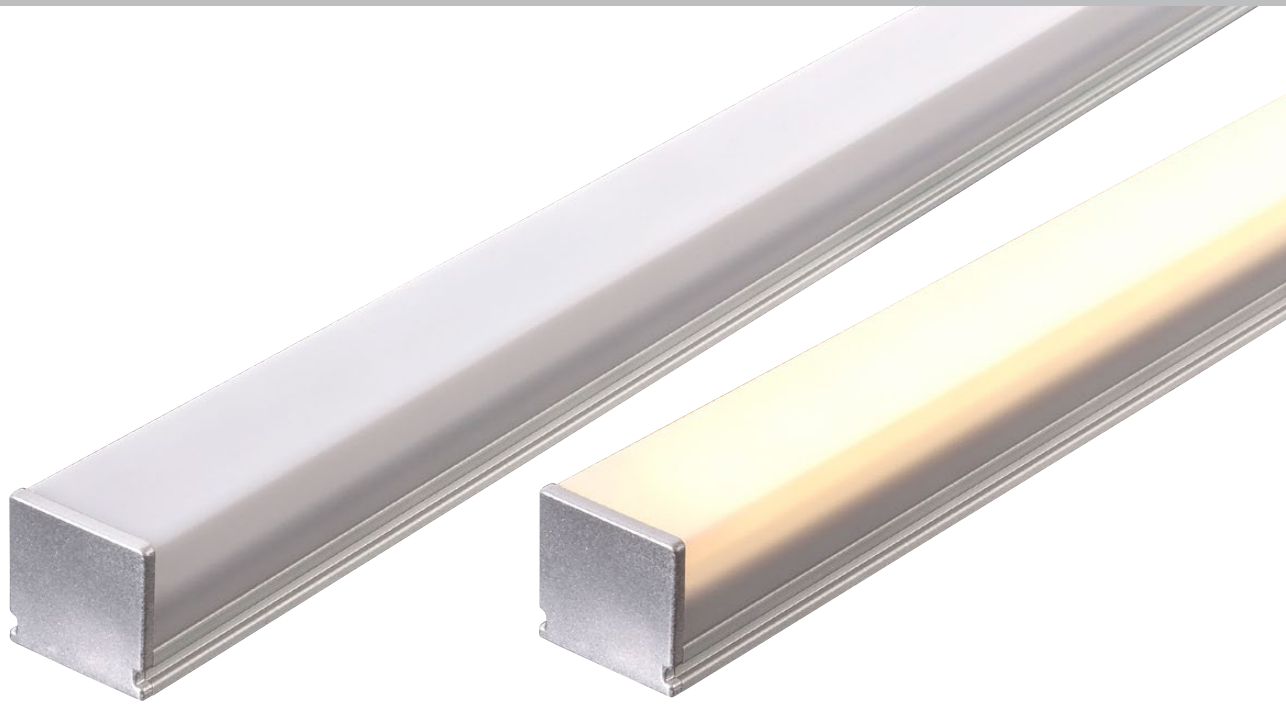

21MM X 21MM SURFACE MOUNTED ALUMINIUM PROFILE

PRODUCT DATA

21MM X 21MM	
MATERIAL	ALUMINIUM
COLOUR/FINISH	SILVER
AVAILABLE LENGTHS	UP TO 3000MM CONTINUOUS
LED STRIP TYPE	UP TO 16MM (W) X 6MM (H)
DIFFUSER TYPE	PC STANDARD
IP RATING	IP20

PRODUCT ORDERING

ALUMINIUM SILVER		
	HCP-4112114	CUSTOM CUT LENGTH: SUPPLIED WITH 2X MOUNTING CLIPS PER METRE + 2X END CAPS PER LENGTH
	HCP-4112114-3M	3 METRE LENGTH: SUPPLIED WITH 6X MOUNTING CLIPS + 6X END CAPS