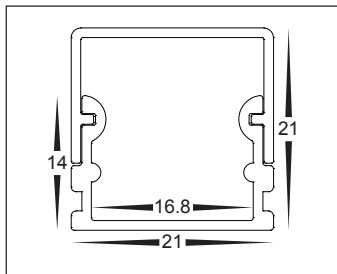

21MM X 21MM SURFACE MOUNTED ALUMINIUM PROFILE

PRODUCT DATA

21MM X 21MM	
MATERIAL	ALUMINIUM
COLOUR/FINISH	SILVER
AVAILABLE LENGTHS	UP TO 3000MM CONTINUOUS
LED STRIP TYPE	UP TO 16MM (W) X 6MM (H)
DIFFUSER TYPE	PC STANDARD
IP RATING	IP20

PRODUCT ORDERING

ALUMINIUM SILVER		
	HCP-4112114	CUSTOM CUT LENGTH: SUPPLIED WITH 2X MOUNTING CLIPS PER METRE + 2X END CAPS PER LENGTH
	HCP-4112114-3M	3 METRE LENGTH: SUPPLIED WITH 6X MOUNTING CLIPS + 6X END CAPS

MEASUREMENTS

MOUNTING CLIPS

SAMPLE INSTALLATION METHOD