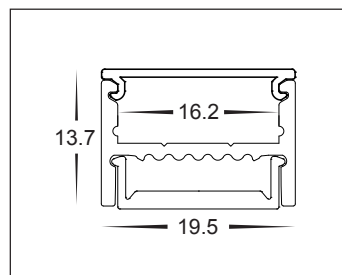

## PRODUCT DATA

20MM X 14MM	
MATERIAL	ALUMINIUM
COLOUR/FINISH	SILVER
AVAILABLE LENGTHS	UP TO 3000MM CONTINUOUS
LED STRIP TYPE	UP TO 16MM (W) X 3MM (H)
DIFFUSER TYPE	PC STANDARD
IP RATING	IP20

## PRODUCT ORDERING

ALUMINIUM SILVER		
	<b>HCP-4111922</b>	CUSTOM CUT LENGTH: SUPPLIED WITH 2X END CAPS PER LENGTH
	<b>HCP-4111922-3M</b>	3 METRE LENGTH: SUPPLIED WITH 6X END CAPS

## MEASUREMENTS