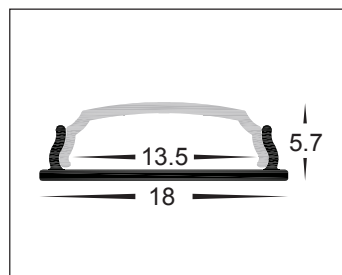

PRODUCT DATA

18MM X 6MM	
MATERIAL	ALUMINIUM
COLOUR/FINISH	SILVER
AVAILABLE LENGTHS	UP TO 3000MM CONTINUOUS
LED STRIP TYPE	UP TO 12MM (W) X 3MM (H)
DIFFUSER TYPE	PC STANDARD
IP RATING	IP20

HCP-4681806:
Diffuser available for continuous run of up to 20 metres

PRODUCT ORDERING

ALUMINIUM SILVER		
	HCP-4111806	CUSTOM CUT LENGTH: SUPPLIED WITH 2X MOUNTING CLIPS PER METRE + 2X END CAPS PER LENGTH
	HCP-4111806-3M	3 METRE LENGTH: SUPPLIED WITH 6X MOUNTING CLIPS + 6X END CAPS

MEASUREMENTS

MOUNTING CLIPS

SAMPLE INSTALLATION METHOD