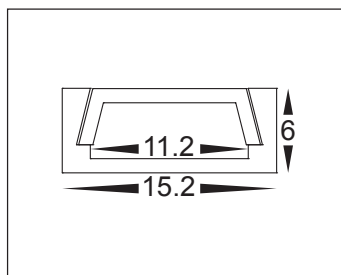

15MM X 6MM SURFACE MOUNTED ALUMINIUM PROFILE

PRODUCT DATA

15MM X 6MM	
MATERIAL	ALUMINIUM
COLOUR/FINISH	SILVER
AVAILABLE LENGTHS	UP TO 3000MM CONTINUOUS
LED STRIP TYPE	UP TO 10MM (W) X 3MM (H)
DIFFUSER TYPE	PC STANDARD
IP RATING	IP20

HCP-4681506:
Diffuser available for continuous run of up to 20 metres

PRODUCT ORDERING

ALUMINIUM SILVER		
	HCP-4111506	CUSTOM CUT LENGTH: SUPPLIED WITH 2X MOUNTING CLIPS PER METRE + 2X END CAPS PER LENGTH
	HCP-4111506-3M	3 METRE LENGTH: SUPPLIED WITH 6X MOUNTING CLIPS + 6X END CAPS

MEASUREMENTS

MOUNTING CLIPS

SAMPLE INSTALLATION METHOD