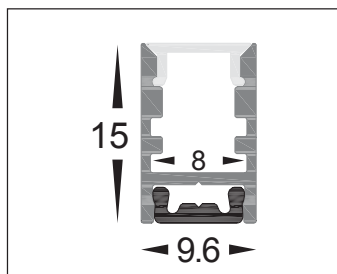

9MM X 15MM SURFACE MOUNTED ALUMINIUM PROFILE

PRODUCT DATA

9MM X 15MM	
MATERIAL	ALUMINIUM
COLOUR/FINISH	SILVER
AVAILABLE LENGTHS	UP TO 3000MM CONTINUOUS
LED STRIP TYPE	UP TO 6MM (W) X 2MM (H)
DIFFUSER TYPE	PC STANDARD
IP RATING	IP20

PRODUCT ORDERING

ALUMINIUM SILVER		
	HCP-4110915	CUSTOM CUT LENGTH: SUPPLIED WITH 2X END CAPS PER LENGTH
	HCP-4110915-3M	3 METRE LENGTH: SUPPLIED WITH 6X END CAPS

MEASUREMENTS

MOUNTING CLIPS

Supplied with Aluminium Mounting Bar