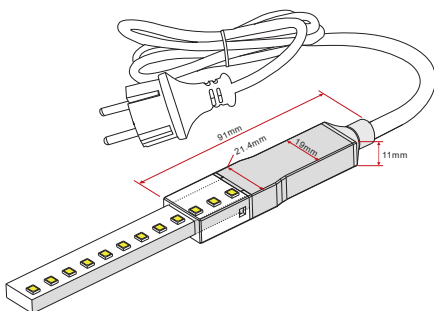

END CAP	
HCP-3865-EC	END CAP TO SUIT 240V LED STRIP

STRAIGHT CONNECTOR	
HCP-3865-SJ	STRAIGHT JOINER TO SUIT 240V LED STRIP

L-SHAPE CONNECTOR	
HCP-3865-LJ	L SHAPE CONNECTOR TO SUIT 240V LED STRIP

JOINERS WITH CABLE	
HCP-3865-JC	JOINER CABLE TO SUIT 240V LED STRIP

POWER CONNECTOR	
HCP-3865-PC	POWER CONNECTOR SUIT 240V LED STRIP