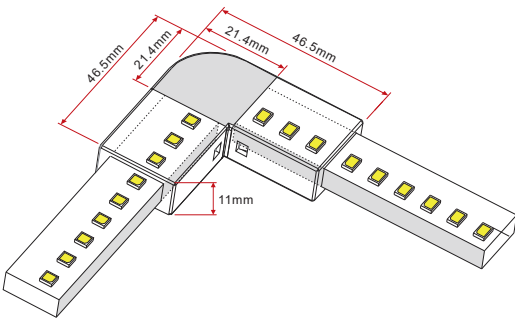

END CAP	
HCP-3865-EC	END CAP TO SUIT 240V LED STRIP

STRAIGHT CONNECTOR	
HCP-3865-SJ	STRAIGHT JOINER TO SUIT 240V LED STRIP

L-SHAPE CONNECTOR	
HCP-3865-LJ	L SHAPE CONNECTOR TO SUIT 240V LED STRIP

JOINERS WITH CABLE	
HCP-3865-JC	JOINER CABLE TO SUIT 240V LED STRIP

POWER CONNECTOR	
HCP-3865-PC	POWER CONNECTOR SUIT 240V LED STRIP