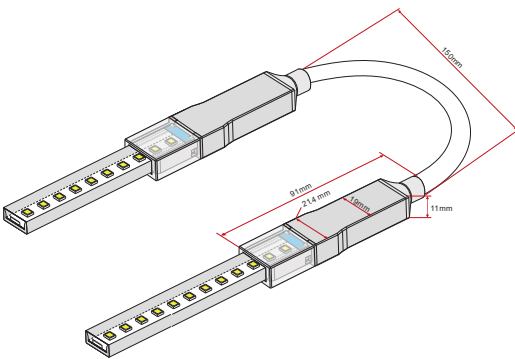

END CAP	
HCP-3865-EC	END CAP TO SUIT 240V LED STRIP

STRAIGHT CONNECTOR	
HCP-3865-SJ	STRAIGHT JOINER TO SUIT 240V LED STRIP

L-SHAPE CONNECTOR	
HCP-3865-LJ	L SHAPE CONNECTOR TO SUIT 240V LED STRIP

JOINERS WITH CABLE	
HCP-3865-JC	JOINER CABLE TO SUIT 240V LED STRIP

POWER CONNECTOR	
HCP-3865-PC	POWER CONNECTOR SUIT 240V LED STRIP