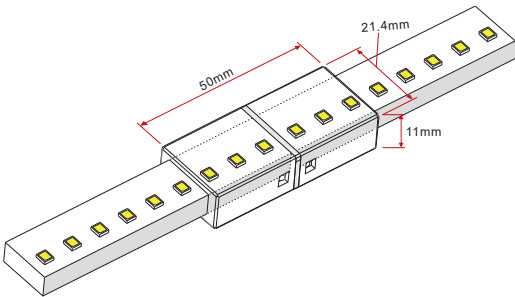

END CAP	
HCP-3865-EC	END CAP TO SUIT 240V LED STRIP

STRAIGHT CONNECTOR	
HCP-3865-SJ	STRAIGHT JOINER TO SUIT 240V LED STRIP

L-SHAPE CONNECTOR	
HCP-3865-LJ	L SHAPE CONNECTOR TO SUIT 240V LED STRIP

JOINERS WITH CABLE	
HCP-3865-JC	JOINER CABLE TO SUIT 240V LED STRIP

POWER CONNECTOR	
HCP-3865-PC	POWER CONNECTOR SUIT 240V LED STRIP