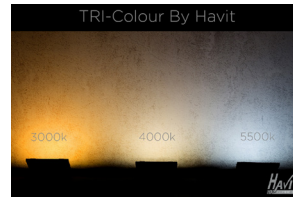

## 250W FLOOD LIGHTS

MATERIAL	ALUMINIUM
COLOUR / FINISH	MATT BLACK
COLOUR TEMP	3000K   4000K   5000k
LUMEN OUTPUT	27500LM   30000LM   32500LM
INPUT VOLTAGE	240V AC (SUPPLIED WITH FLEX AND PLUG)
BUILT IN LED	250W LED
CHIP TYPE	PHILIPS
DRIVER TYPE	MEANWELL
DIMMING	NON-DIMMABLE
CRI	RA >80
BEAM ANGLE	90°
IP RATING	IP65
WARRANTY	5 YEARS REPLACEMENT

## ALUMINIUM BLACK

HCP-2822503	250W LED	3000K	27500LM
HCP-2822504		4000K	30000LM
HCP-2822505		5000K	32500LM