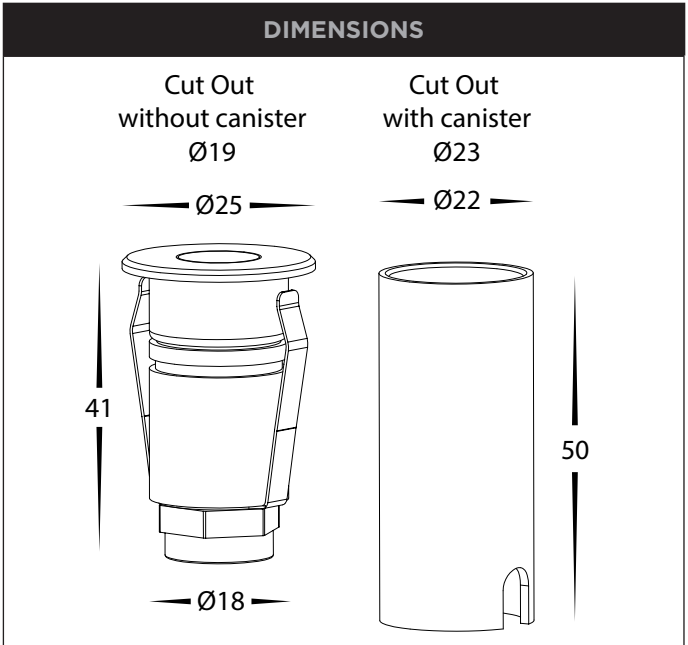

PRODUCT SPECIFICATIONS	
MATERIAL	316 STAINLESS STEEL OR SOLID BRASS
COLOUR / FINISH	STAINLESS STEEL, BLACK, BRASS & ANTIQUE BRASS
COLOUR TEMP	RGBW - RGB + 3000K
LUMEN OUTPUT	20LM - 3000K
INPUT VOLTAGE	24V DC
BUILT IN LED	1W LED
DIMMING	YES
CRI	RA >90
BEAM ANGLE	36°
IP RATING	IP67
IK RATING	IK10
TRAFFICABLE	UP TO 500KGS
WARRANTY	5 YEARS REPLACEMENT

PRODUCT ORDERING	
HCP-271210	316 STAINLESS STEEL
HCP-272210	316 STAINLESS STEEL BLACK
HCP-275210	SOLID BRASS
HCP-276210	SOLID BRASS WITH ANTIQUE BRASS FINISH