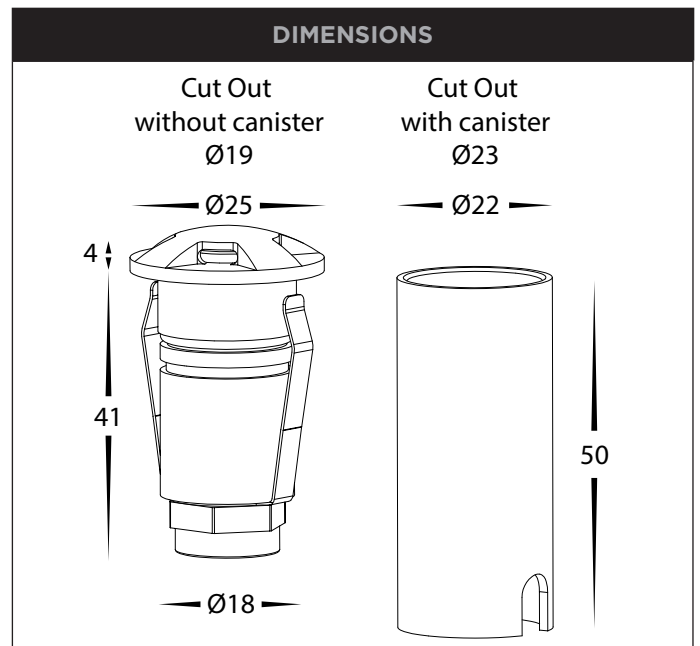

PRODUCT SPECIFICATIONS	
MATERIAL	316 STAINLESS STEEL OR SOLID BRASS
COLOUR / FINISH	STAINLESS STEEL, BLACK, BRASS & ANTIQUE BRASS
COLOUR TEMP	TRI COLOUR - 3000K | 4000K | 5500K
LUMEN OUTPUT	25LM | 35LM | 30LM
INPUT VOLTAGE	24V DC
BUILT IN LED	1W LED
DIMMING	YES
CRI	RA >90
BEAM ANGLE	36°
IP RATING	IP67
IK RATING	IK10
TRAFFICABLE	UP TO 500KGS
WARRANTY	5 YEARS REPLACEMENT

PRODUCT ORDERING	
HCP-271206	316 STAINLESS STEEL
HCP-272206	316 STAINLESS STEEL BLACK
HCP-275206	SOLID BRASS
HCP-276206	SOLID BRASS WITH ANTIQUE BRASS FINISH