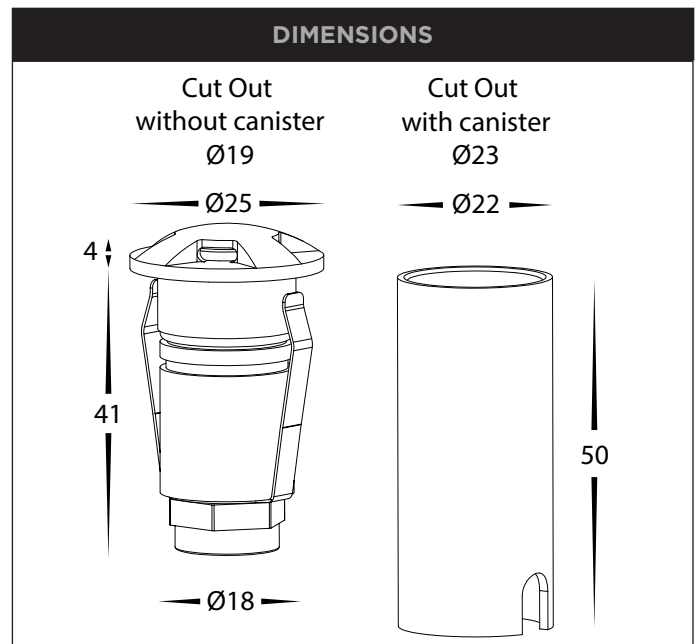

PRODUCT SPECIFICATIONS	
MATERIAL	316 STAINLESS STEEL OR SOLID BRASS
COLOUR / FINISH	STAINLESS STEEL, BLACK, BRASS & ANTIQUE BRASS
COLOUR TEMP	TRI COLOUR - 3000K | 4000K | 5500K
LUMEN OUTPUT	25LM | 35LM | 30LM
INPUT VOLTAGE	24V DC
BUILT IN LED	1W LED
DIMMING	YES
CRI	RA >90
BEAM ANGLE	36°
IP RATING	IP67
IK RATING	IK10
TRAFFICABLE	UP TO 500KGS
WARRANTY	5 YEARS REPLACEMENT

PRODUCT ORDERING	
HCP-271205	316 STAINLESS STEEL
HCP-272205	316 STAINLESS STEEL BLACK
HCP-275205	SOLID BRASS
HCP-276205	SOLID BRASS WITH ANTIQUE BRASS FINISH